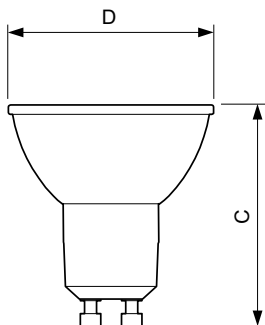

Måttskiss

GU10 230V4W-35W 290lm 36D 4000K GU10 Dim

Product	D	C
MAS LED spot VLE D 3.7-35W GU10 940 36D	50 mm	54 mm

Fotometriska data

MASTER LEDspotMV 35W GU10 940 36D 285lm

MASTER LEDspotMV 35W GU10 940 36D 285lm