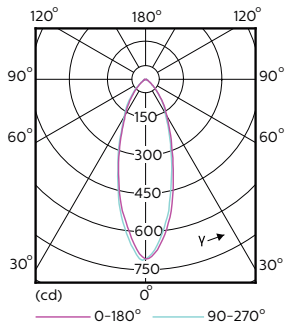

Product data

General Information	
Base	GU10 [GU10]
Nominal Lifetime (Nom)	25000 h
Switching Cycle	50000X
Technical Type	4.9-50W
Light Technical	
Color Code	927
Beam Angle (Nom)	36 °
Initial lumen (Nom)	355 lm
Luminous Flux (Rated) (Nom)	355 lm
Luminous Intensity (Nom)	650 cd
Color Designation	Warm White (WW)
Rated Beam Angle	36 °
Correlated Color Temperature (Nom)	2700 K
Luminous Efficacy (rated) (Nom)	80.61 lm/W
Color Consistency	<6

Dimensional drawing

GU10 230V5W-50W 345lm 36D 2700K GU10 Dim

Product	D	C
MAS LED spot VLE D 4.9-50W GU10 927 36D	50 mm	54 mm

Photometric data

MASTER LEDspotMV 50W GU10 927 36D 355lm

MASTER LEDspotMV 35W GU10 927 36D 260lm

MASTER LEDspot MV

Photometric data

MASTER LEDspotMV 50W GU10 36D 355lm

Lifetime

MASTER LEDspotMV GU10 922-927 36D

MASTER LEDspotMV GU10 922-927 36D