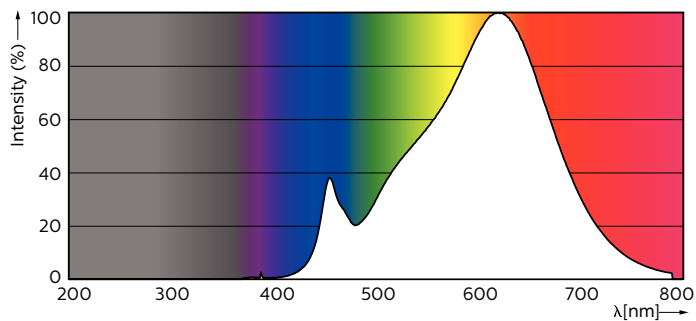

Product data

General Information	
Base	GU10 [GU10]
Nominal Lifetime (Nom)	25000 h
Switching Cycle	50000X
Technical Type	4.9-50W
Light Technical	
Color Code	927
Beam Angle (Nom)	36 °
Initial lumen (Nom)	355 lm
Luminous Flux (Rated) (Nom)	355 lm
Luminous Intensity (Nom)	650 cd
Color Designation	Warm White (WW)
Rated Beam Angle	36 °
Correlated Color Temperature (Nom)	2700 K
Luminous Efficacy (rated) (Nom)	80.61 lm/W
Color Consistency	<6

Color Rendering Index (Nom)	90
LLMF At End Of Nominal Lifetime (Nom)	70 %
Luminous Flux in 90° Cone (Rated)	355 lm
Operating and Electrical	
Input Frequency	50 to 60 Hz
Power (Rated) (Nom)	4.9 W
Lamp Current (Nom)	27 mA
Wattage Equivalent	50 W
Starting Time (Nom)	0.5 s
Warm Up Time to 60% Light (Nom)	0.5 s
Power Factor (Nom)	0.8
Voltage (Nom)	220-240 V
Temperature	
T-Case Maximum (Nom)	80 °C

Dimensional drawing

GU10 230V5W-50W 345lm 36D 2700K GU10 Dim

Product	D	C
MAS LED spot VLE D 4.9-50W GU10 927 36D	50 mm	54 mm

Photometric data

MASTER LEDspotMV 50W GU10 927 36D 355lm

MASTER LEDspotMV 35W GU10 927 36D 260lm

MASTER LEDspot MV

Photometric data

MASTER LEDspotMV 50W GU10 36D 355lm

Lifetime

MASTER LEDspotMV GU10 922-927 36D

MASTER LEDspotMV GU10 922-927 36D