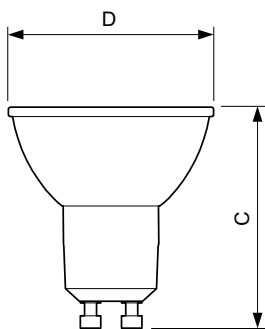

Dimensional drawing

GU10 230V5W-50W 345lm 36D 2700K GU10 Dim

Product	D	C
MAS LED spot VLE D 4.9-50W GU10 927 36D	50 mm	54 mm

Photometric data

MASTER LEDspotMV 50W GU10 927 36D 355lm

MASTER LEDspotMV 35W GU10 927 36D 260lm