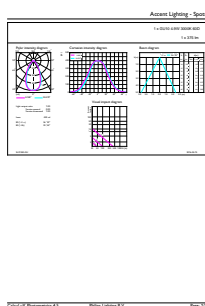

Måttskiss

GU10 230V5W-50W 355lm 60D 3000K GU10 Dim

Product	D	C
MAS LED spot VLE D 4.9-50W GU10 930 60D	50 mm	54 mm

Fotometriska data

MASTER LEDspotMV 50W GU10 930 60D

MASTER LEDspotMV 35W GU10 930 36D 270lm