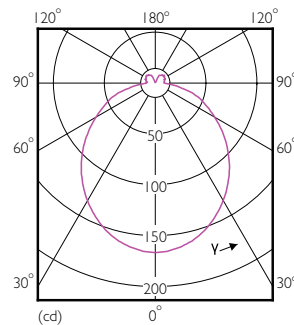

MASTER LEDspotMV 650lm GU10 830 120D VLE