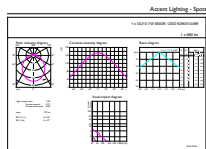

Warnings and safety

Cote

GU10 230V7W-80W 600lm120D 6500K GU10 Dim

Product	D	C
MASTER LED spot VLE D 680lm GU10 865 120D	50 mm	54 mm

Date fotometrice

General Information E1 Photometry E1 Page 10

MASTER LEDspotMV 680lm GU10 865 120D VLE