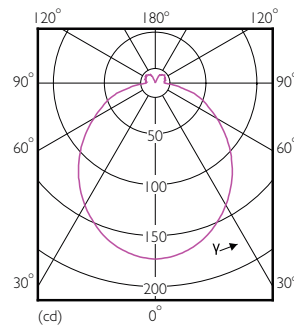

Warnings and safety

Cote

GU10 230V7W-80W 600lm120D 6500K GU10 Dim

Product	D	C
MASTER LED spot VLE D 680lm GU10 865 120D	50 mm	54 mm

Date fotometrice

General Information E1 Photometry E1 Page 10

MASTER LEDspotMV 680lm GU10 865 120D VLE