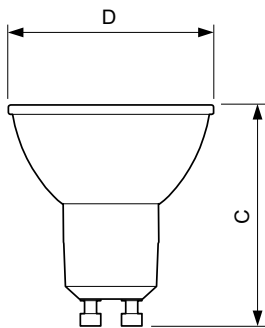

Måttskiss

GU10 230V4W-35W230lm36D 22-2700K GU10Dim

Product	D	C
MAS LED spot VLE DT 3.7-35W GU10 927 36D	50 mm	54 mm

Fotometriska data

MASTER LEDspotMV GU10 927 36D

MASTER LEDspotMV 35W GU10 922-927 36D

MASTER LEDspot MV