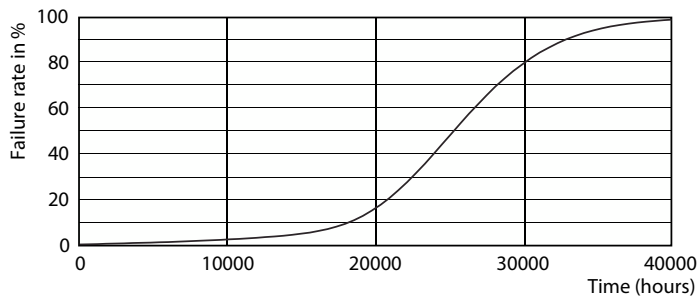

寿命

Life Expectancy Diagram - MAS LED bulb DT 5.5-40WE27 927-922 A60FR