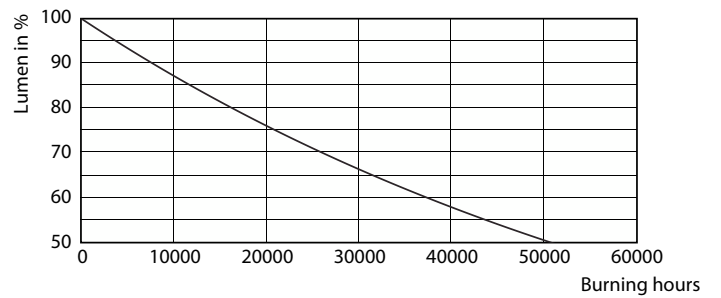

Lumen Maintenance Diagram - MAS LED bulb DT 5.5-40WE27 927-922 A60FR