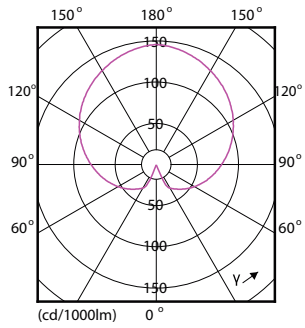

Product data

General Information		Color Rendering Index (Nom)		90
Cap-Base	E27 [E27]	LLMF At End Of Nominal Lifetime (Nom)		70 %
RoHS mark	RoHS mark	Operating and Electrical		
Nominal Lifetime (Nom)	25000 h	Input Frequency	50 to 60 Hz	
Switching Cycle	100000X	Power (Rated) (Nom)	9 W	
Technical Type	9-60W	Lamp Current (Nom)	46 mA	
Light Technical		Wattage Equivalent	60 W	
Color Code	922-927 [CCT of 2200K-2700K]	Starting Time (Nom)	0.3 s	
Beam Angle (Nom)	200 °	Warm Up Time to 60% Light (Nom)	0.5 s	
Luminous Flux (Nom)	806 lm	Power Factor (Nom)	0.8	
Luminous Flux (Rated) (Nom)	806 lm	Voltage (Nom)	220-240 V	
Color Designation	Warm White (WW)	Temperature		
Correlated Color Temperature (Nom)	2200-2700 K	T-Case Maximum (Nom)	85 °C	
Luminous Efficacy (rated) (Nom)	89.00 lm/W			
Color Consistency	<6			

Warnings and Safety

Dimensional drawing

A60S+ 230V9-60W806lm2.2-2.7KK E27D CRI90

Product	D	C
MASTER LED bulb DT 9-60W E27 927-922 A60 FR	60 mm	110 mm

Photometric data

MASTER LEDbulb 60W E27 922-927 FR A60

MASTER LEDbulb 40W E27 922-927 FR A60

MASTER LEDbulb

Photometric data

MASTER LEDbulb 60W E27 922-927 FR A60

Lifetime

MASTER LEDspot PAR 50W E27 827 25D

MASTER LEDspot PAR 50W E27 827 25D