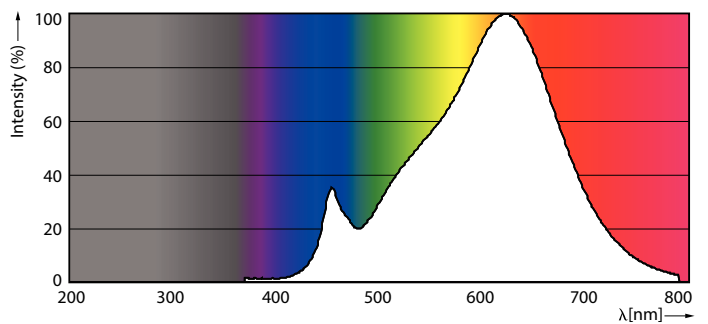

Product data

General Information		Color Rendering Index (Nom)		90
Cap-Base	E27 [E27]	LLMF At End Of Nominal Lifetime (Nom)		70 %
RoHS mark	RoHS mark	Operating and Electrical		
Nominal Lifetime (Nom)	25000 h	Input Frequency	50 to 60 Hz	
Switching Cycle	100000X	Power (Rated) (Nom)	9 W	
Technical Type	9-60W	Lamp Current (Nom)	46 mA	
Light Technical		Wattage Equivalent	60 W	
Color Code	922-927 [CCT of 2200K-2700K]	Starting Time (Nom)	0.3 s	
Beam Angle (Nom)	200 °	Warm Up Time to 60% Light (Nom)	0.5 s	
Luminous Flux (Nom)	806 lm	Power Factor (Nom)	0.8	
Luminous Flux (Rated) (Nom)	806 lm	Voltage (Nom)	220-240 V	
Color Designation	Warm White (WW)	Temperature		
Correlated Color Temperature (Nom)	2200-2700 K	T-Case Maximum (Nom)	85 °C	
Luminous Efficacy (rated) (Nom)	89.00 lm/W			
Color Consistency	<6			

Warnings and Safety

Dimensional drawing

A60S+ 230V9-60W806lm2.2-2.7KK E27D CRI90

Product	D	C
MASTER LED bulb DT 9-60W E27 927-922 A60 FR	60 mm	110 mm

Photometric data

MASTER LEDbulb 60W E27 922-927 FR A60

MASTER LEDbulb 40W E27 922-927 FR A60