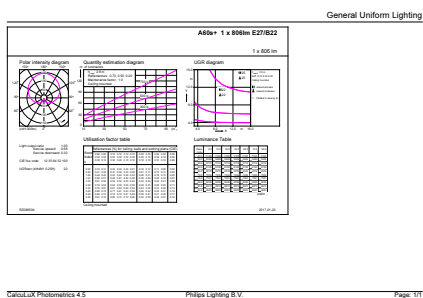

Product data

General Information		Color Rendering Index (Nom)		90
Cap-Base	E27 [E27]	LLMF At End Of Nominal Lifetime (Nom)		70 %
RoHS mark	RoHS mark	Operating and Electrical		
Nominal Lifetime (Nom)	25000 h	Input Frequency	50 to 60 Hz	
Switching Cycle	100000X	Power (Rated) (Nom)	9 W	
Technical Type	9-60W	Lamp Current (Nom)	46 mA	
Light Technical		Wattage Equivalent	60 W	
Color Code	922-927 [CCT of 2200K-2700K]	Starting Time (Nom)	0.3 s	
Beam Angle (Nom)	200 °	Warm Up Time to 60% Light (Nom)	0.5 s	
Luminous Flux (Nom)	806 lm	Power Factor (Nom)	0.8	
Luminous Flux (Rated) (Nom)	806 lm	Voltage (Nom)	220-240 V	
Color Designation	Warm White (WW)	Temperature		
Correlated Color Temperature (Nom)	2200-2700 K	T-Case Maximum (Nom)	85 °C	
Luminous Efficacy (rated) (Nom)	89.00 lm/W			
Color Consistency	<6			

Product Data

Full product code 87186967071100

Order product name	MASTER LED bulb DT 9-60W E27 927-922 A60 FR
EAN/UPC - Product	8718696707111
Order code	929001351402
Numerator - Quantity Per Pack	1
Numerator - Packs per outer box	10
Material Nr. (12NC)	929001351402
Net Weight (Piece)	0.060 kg

Warnings and Safety

Dimensional drawing

A60S+ 230V9-60W806lm2.2-2.7KK E27D CRI90

Product	D	C
MASTER LED bulb DT 9-60W E27 927-922 A60 FR	60 mm	110 mm

Photometric data

MASTER LEDbulb 60W E27 922-927 FR A60

MASTER LEDbulb 40W E27 922-927 FR A60