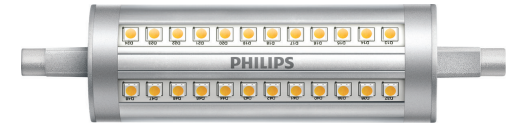

## CorePro LED linear D 14-120W R7S 118 830 CorePro LEDlinear MV

CorePro R7S is a retrofit replacement for traditional double-ended linear R7S lamps. Its 'light all around' design delivers light that is just like a halogen lamp. Within the range, you can choose dimmable products which have deep a dimming function that enables a cosy ambience when using a dimmable fixture.