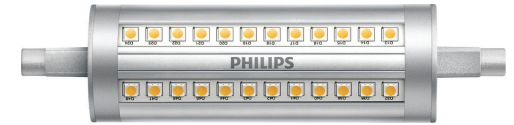

PHILIPS

Eco passport

CorePro LED linear D 14-120W R7S 118 830 CorePro LEDlinear MV

CorePro R7S is a retrofit replacement for traditional double-ended linear R7S lamps. Its 'light all around' design delivers light that is just like a halogen lamp. Within the range, you can choose dimmable products which have deep a dimming function that enables a cosy ambience when using a dimmable fixture.

Our Eco passport

Energy

- Dimmable: Yes
- Energy efficiency label (EEL): A++
- Luminous efficacy (rated) (nom.): 142.86 lm/W
- Power (Rated) (Nom): 14 W

Circularity

- Nominal lifetime (nom.): 15000 h

Packaging