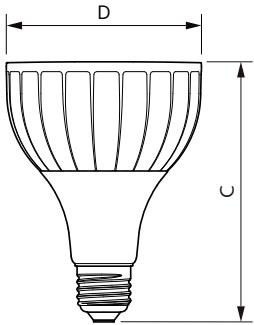

Product data

General Information	
Cap base	E27 [E27]
Nominal lifetime (nom.)	25000 h
Switching cycle	50000X
Technical type	20-35W
Light Technical	
Colour Code	830 [CCT of 3,000 K]
Technical Beam Angle (Nom)	15 °
Lamp Luminous Flux 25°C EL (Nom)	1800 lm
Luminous intensity (nom.)	18000 cd
Colour Designation	White (WH)
Colour Temperature, horizontal (Nom)	3000 K
Lamp Luminous Efficacy EM (Nom)	90.00 lm/W
Colour consistency	<6
Colour Rendering Index,horiz (Nom)	82
LLMF at end of nominal lifetime (nom.)	70 %
Operating and Electrical	
Input frequency	50 to 60 Hz

Power (Rated) (Nom)	20 W
Lamp current (nom.)	95 mA
Wattage equivalent	35 W
Starting time (nom.)	0.5 s
Warm-up time to 60% light (nom.)	0.5 s
Power factor (nom.)	0.9
Voltage (Nom)	220-240 V
Temperature	
T-Case maximum (nom.)	67 °C
Controls and Dimming	
Dimmable	No
Approval and Application	
Energy efficiency label (EEL)	A+
Suitable for accent lighting	Yes
Energy Consumption kWh/1000 h	20 kWh

Numerator – packs per outer box	6
Material no. (12NC)	929001353808
Net weight (piece)	0.410 kg

Dimensional drawing

PAR30L 220-240V 20-35W 1800lm 3KK E27 ND

Product	D	C
Master LED PAR30L 20W 15D 830	95.5 mm	129 mm