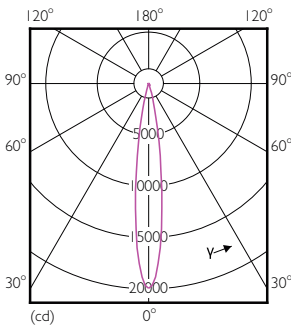

Photometric data

LEDspot MAS 20W E27 PAR30L 830 15D ND