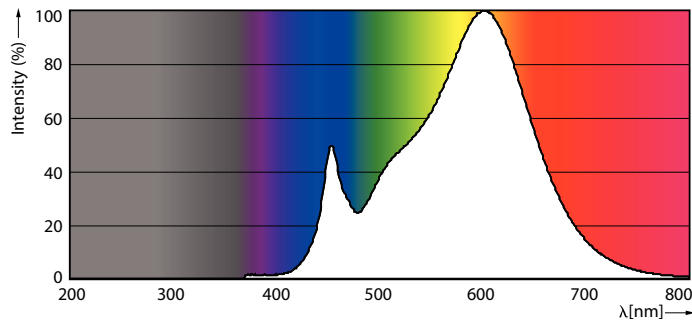

LEDspot MAS 20W E27 PAR30L 830 15D ND