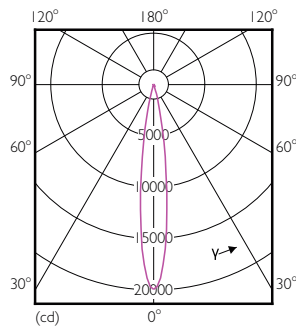

LEDspot MAS 20W E27 PAR30L 830 15D ND