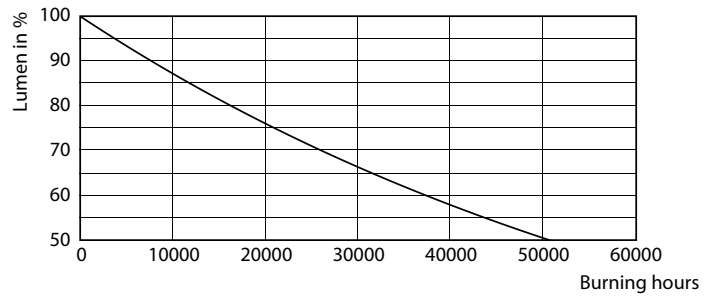

Product data

General Information	
Cap base	E27 [E27]
Nominal lifetime (nom.)	25000 h
Switching cycle	50000X
Technical type	20-35W
Light Technical	
Colour Code	830 [CCT of 3,000 K]
Technical Beam Angle (Nom)	15 °
Lamp Luminous Flux 25°C EL (Nom)	1800 lm
Lamp Luminous Flux (Nom)	1800 lm
Luminous intensity (nom.)	18000 cd
Colour Designation	White (WH)
Rated beam angle	15 °
Colour Temperature, horizontal (Nom)	3000 K
Lamp Luminous Efficacy EM (Nom)	90.00 lm/W
Colour consistency	<6
Colour Rendering Index,horiz (Nom)	82
LLMF at end of nominal lifetime (nom.)	70 %

Photometric data

LEDspot MAS 20W E27 PAR30L 830 15D ND

LEDspot MAS 20W E27 PAR30L 830 15D ND

LEDspot MAS 20W E27 PAR30L 830 15D ND

MASTER LEDspot PAR High Lumen

Lifetime

LEDspot MAS 37W E27 PAR30L 830 15D ND