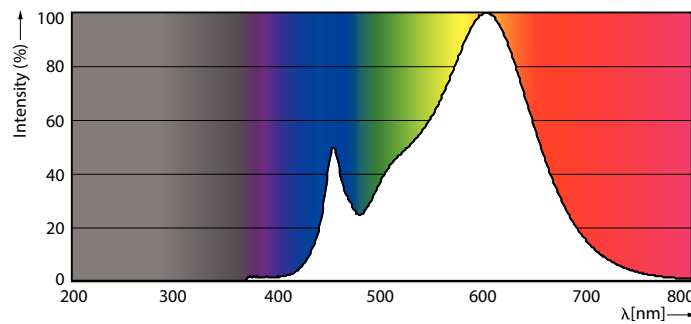

LEDspot MAS 20W E27 PAR30L 830 15D ND

LEDspot MAS 20W E27 PAR30L 830 15D ND