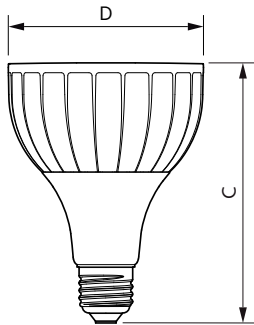

Product data

General Information	
Cap base	E27 [E27]
Nominal lifetime (nom.)	25000 h
Switching cycle	50000X
Technical type	20-35W
Light Technical	
Colour Code	830 [CCT of 3,000 K]
Technical Beam Angle (Nom)	15 °
Lamp Luminous Flux 25°C EL (Nom)	1800 lm
Lamp Luminous Flux (Nom)	1800 lm
Luminous intensity (nom.)	18000 cd
Colour Designation	White (WH)
Rated beam angle	15 °
Colour Temperature, horizontal (Nom)	3000 K
Lamp Luminous Efficacy EM (Nom)	90.00 lm/W
Colour consistency	<6
Colour Rendering Index,horiz (Nom)	82
LLMF at end of nominal lifetime (nom.)	70 %

Numerator – quantity per pack	1
Numerator – packs per outer box	6
Material no. (12NC)	929001353808
Net weight (piece)	0.410 kg

Dimensional drawing

PAR30L 220-240V 20-35W 1800lm 3KK E27 ND

Product	D	C
Master LED PAR30L 20W 15D 830	95.5 mm	129 mm