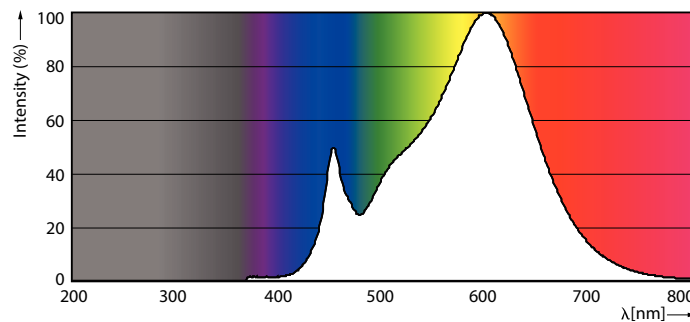

LEDspot MAS 20W E27 PAR30L 830 15D ND