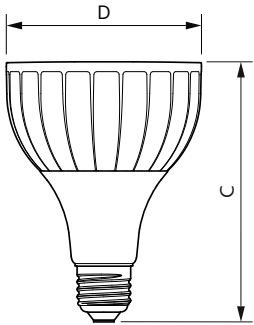

### Product data

General Information	
Cap base	E27 [ E27]
Nominal lifetime (nom.)	25000 h
Switching cycle	50000X
Technical type	20-35W
Light Technical	
Colour Code	840 [ CCT of 4,000 K]
Technical Beam Angle (Nom)	15 °
Lamp Luminous Flux 25°C EL (Nom)	1850 lm
Lamp Luminous Flux (Nom)	1850 lm
Colour Designation	Cool White (CW)
Colour Temperature, horizontal (Nom)	4000 K
Lamp Luminous Efficacy EM (Nom)	92.00 lm/W
Colour consistency	<6
Colour Rendering Index,horiz (Nom)	82
LLMF at end of nominal lifetime (nom.)	70 %
Operating and Electrical	
Input frequency	50 to 60 Hz

Power (Rated) (Nom)	20 W
Lamp current (nom.)	95 mA
Wattage equivalent	35 W
Starting time (nom.)	0.5 s
Warm-up time to 60% light (nom.)	0.5 s
Power factor (nom.)	0.9
Voltage (Nom)	220-240 V
Temperature	
T-Case maximum (nom.)	67 °C
Controls and Dimming	
Dimmable	No
Approval and Application	
Energy efficiency label (EEL)	A+
Suitable for accent lighting	Yes
Energy Consumption kWh/1000 h	20 kWh

## Dimensional drawing

PAR30L 220-240V 20-35W 1850lm 4KK E27 ND

Product	D	C
Master LED PAR30L 20W 15D 840	95.5 mm	129 mm