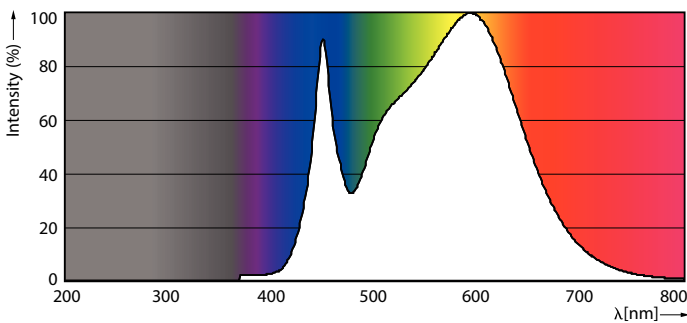

LEDspot PAR30L E27 20W 4000K 15D