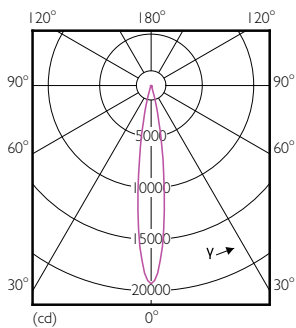

Photometric data

LEDspot PAR30L E27 20W 4000K 15D