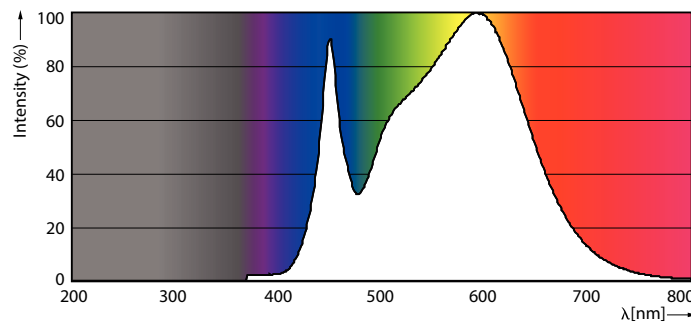

LEDspot PAR30L E27 4000K 30D