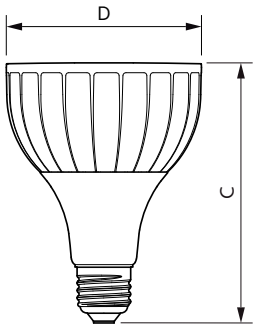

Product data

General Information	
Cap base	E27 [E27]
Nominal lifetime (nom.)	25000 h
Switching cycle	50000X
Technical type	20-35W
Light Technical	
Colour Code	840 [CCT of 4,000 K]
Technical Beam Angle (Nom)	30 °
Lamp Luminous Flux 25°C EL (Nom)	1850 lm
Lamp Luminous Flux (Nom)	1850 lm
Luminous intensity (nom.)	5550 cd
Colour Designation	Cool White (CW)
Rated beam angle	30 °
Colour Temperature, horizontal (Nom)	4000 K
Lamp Luminous Efficacy EM (Nom)	92.00 lm/W
Colour consistency	<6
Colour Rendering Index,horiz (Nom)	82
LLMF at end of nominal lifetime (nom.)	70 %

Numerator – quantity per pack	1
Numerator – packs per outer box	6
Material no. (12NC)	929001354108
Net weight (piece)	0.410 kg

Dimensional drawing

PAR30L 220-240V 20-35W 1850lm 4KK E27 ND

Product	D	C
Master LED PAR30L 20W 30D 840	95.5 mm	129 mm