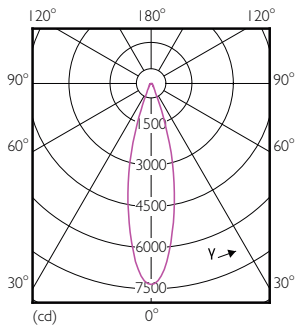

Product data

General Information		Lamp current (nom.)	
Cap base	E27 [E27]		95 mA
Nominal lifetime (nom.)	25000 h	Wattage equivalent	35 W
Switching cycle	50000X	Starting time (nom.)	0.5 s
Technical type	20-35W	Warm-up time to 60% light (nom.)	0.5 s
		Power factor (nom.)	0.9
		Voltage (Nom)	220-240 V
Light Technical		Temperature	
Colour Code	840 [CCT of 4,000 K]	T-Case maximum (nom.)	67 °C
Technical Beam Angle (Nom)	30 °		
Lamp Luminous Flux 25°C EL (Nom)	1850 lm	Controls and Dimming	
Colour Designation	Cool White (CW)	Dimmable	No
Colour Temperature, horizontal (Nom)	4000 K		
Lamp Luminous Efficacy EM (Nom)	92.00 lm/W	Approval and Application	
Colour consistency	<6	Energy efficiency label (EEL)	A+
Colour Rendering Index,horiz (Nom)	82	Suitable for accent lighting	Yes
LLMF at end of nominal lifetime (nom.)	70 %	Energy Consumption kWh/1000 h	20 kWh
Operating and Electrical		Product Data	
Input frequency	50 to 60 Hz	Full product code	871869673136900
Power (Rated) (Nom)	20 W		

MASTER LEDspot PAR High Lumen

Order product name	Master LED PAR30L 20W 30D 840
EAN/UPC – product	8718696731369
Order code	73136900
Numerator – quantity per pack	1
Numerator – packs per outer box	6

Material no. (12NC)	929001354108
Net weight (piece)	0.410 kg

Dimensional drawing

PAR30L 220–240V 20–35W 1850lm 4KK E27 ND

Product	D	C
Master LED PAR30L 20W 30D 840	95.5 mm	129 mm

Photometric data

LEDspot PAR30L E27 20W 4000K 30D

LEDspot PAR30L E27 20W 4000K 30D

LEDspot PAR30L E27 4000K 30D