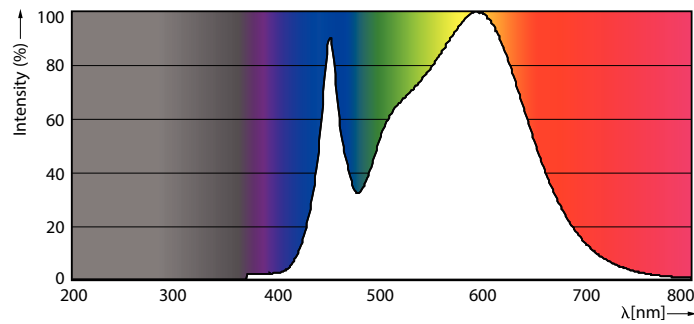

Product data

General Information		Lamp current (nom.)	
Cap base	E27 [E27]		95 mA
Nominal lifetime (nom.)	25000 h	Wattage equivalent	35 W
Switching cycle	50000X	Starting time (nom.)	0.5 s
Technical type	20-35W	Warm-up time to 60% light (nom.)	0.5 s
		Power factor (nom.)	0.9
		Voltage (Nom)	220-240 V
Light Technical		Temperature	
Colour Code	840 [CCT of 4,000 K]	T-Case maximum (nom.)	67 °C
Technical Beam Angle (Nom)	30 °		
Lamp Luminous Flux 25°C EL (Nom)	1850 lm	Controls and Dimming	
Colour Designation	Cool White (CW)	Dimmable	No
Colour Temperature, horizontal (Nom)	4000 K		
Lamp Luminous Efficacy EM (Nom)	92.00 lm/W	Approval and Application	
Colour consistency	<6	Energy efficiency label (EEL)	A+
Colour Rendering Index,horiz (Nom)	82	Suitable for accent lighting	Yes
LLMF at end of nominal lifetime (nom.)	70 %	Energy Consumption kWh/1000 h	20 kWh
Operating and Electrical		Product Data	
Input frequency	50 to 60 Hz	Full product code	871869673136900
Power (Rated) (Nom)	20 W		

Dimensional drawing

PAR30L 220–240V 20–35W 1850lm 4KK E27 ND

Product	D	C
Master LED PAR30L 20W 30D 840	95.5 mm	129 mm

Photometric data

LEDspot PAR30L E27 20W 4000K 30D

LEDspot PAR30L E27 20W 4000K 30D

LEDspot PAR30L E27 4000K 30D