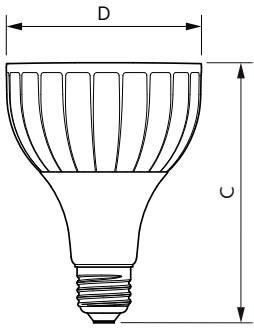

Product data

General Information		Lamp current (nom.)	
Cap base	E27 [E27]		95 mA
Nominal lifetime (nom.)	25000 h	Wattage equivalent	35 W
Switching cycle	50000X	Starting time (nom.)	0.5 s
Technical type	20-35W	Warm-up time to 60% light (nom.)	0.5 s
		Power factor (nom.)	0.9
		Voltage (Nom)	220-240 V
Light Technical		Temperature	
Colour Code	840 [CCT of 4,000 K]	T-Case maximum (nom.)	67 °C
Technical Beam Angle (Nom)	30 °		
Lamp Luminous Flux 25°C EL (Nom)	1850 lm	Controls and Dimming	
Colour Designation	Cool White (CW)	Dimmable	No
Colour Temperature, horizontal (Nom)	4000 K		
Lamp Luminous Efficacy EM (Nom)	92.00 lm/W	Approval and Application	
Colour consistency	<6	Energy efficiency label (EEL)	A+
Colour Rendering Index,horiz (Nom)	82	Suitable for accent lighting	Yes
LLMF at end of nominal lifetime (nom.)	70 %	Energy Consumption kWh/1000 h	20 kWh
Operating and Electrical		Product Data	
Input frequency	50 to 60 Hz	Full product code	871869673136900
Power (Rated) (Nom)	20 W		

MASTER LEDspot PAR High Lumen

Order product name	Master LED PAR30L 20W 30D 840
EAN/UPC – product	8718696731369
Order code	73136900
Numerator – quantity per pack	1
Numerator – packs per outer box	6

Material no. (12NC)	929001354108
Net weight (piece)	0.410 kg

Dimensional drawing

PAR30L 220–240V 20–35W 1850lm 4KK E27 ND

Product	D	C
Master LED PAR30L 20W 30D 840	95.5 mm	129 mm

Photometric data

LEDspot PAR30L E27 20W 4000K 30D

LEDspot PAR30L E27 20W 4000K 30D

LEDspot PAR30L E27 4000K 30D