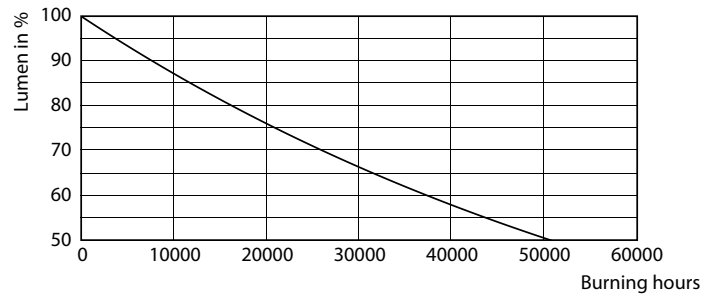

Product data

General Information	
Cap base	E27 [E27]
Nominal lifetime (nom.)	25000 h
Switching cycle	50000X
Technical type	32-50W
Light Technical	
Colour Code	830 [CCT of 3,000 K]
Technical Beam Angle (Nom)	15 °
Lamp Luminous Flux 25°C EL (Nom)	3000 lm
Lamp Luminous Flux (Nom)	3000 lm
Colour Designation	White (WH)
Colour Temperature, horizontal (Nom)	3000 K
Lamp Luminous Efficacy EM (Nom)	93.00 lm/W
Colour consistency	<6
Colour Rendering Index,horiz (Nom)	82
LLMF at end of nominal lifetime (nom.)	70 %
Operating and Electrical	
Input frequency	50 to 60 Hz

Power (Rated) (Nom)	32 W
Lamp current (nom.)	160 mA
Wattage equivalent	50 W
Starting time (nom.)	0.5 s
Warm-up time to 60% light (nom.)	0.5 s
Power factor (nom.)	0.9
Voltage (Nom)	220-240 V
Temperature	
T-Case maximum (nom.)	79 °C
Controls and Dimming	
Dimmable	No
Approval and Application	
Energy efficiency label (EEL)	A+
Suitable for accent lighting	Yes
Energy Consumption kWh/1000 h	32 kWh

Photometric data

LEDspot PAR30L E27 3000K 15D

LEDspot PAR30L E27 3000K 15D

LEDspot PAR30L E27 3000K 15D

MASTER LEDspot PAR High Lumen

Lifetime

LEDspot MAS 37W E27 PAR30L 830 15D ND

LEDspot MAS 37W E27 PAR30L 830 15D ND