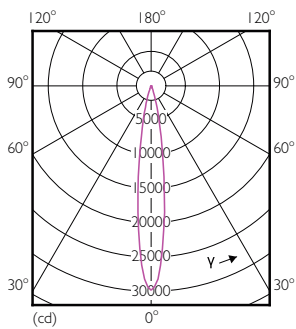

LEDspot PAR30L E27 3000K 15D