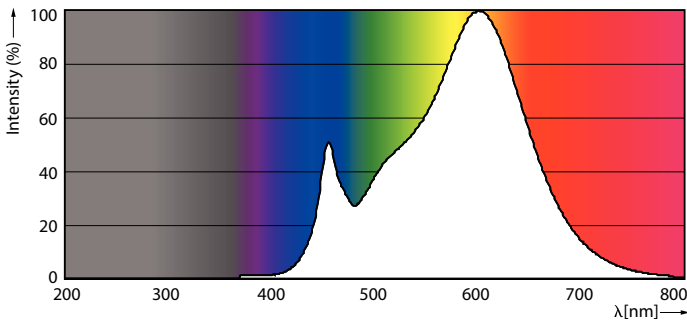

Photometric data

LEDspot PAR30L E27 3000K 15D