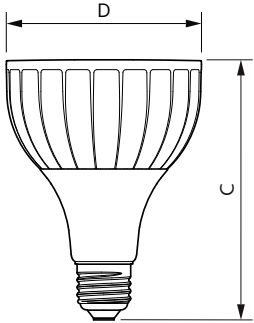

Product data

General Information	
Cap base	E27 [E27]
Nominal lifetime (nom.)	25000 h
Switching cycle	50000X
Technical type	32-50W
Light Technical	
Colour Code	830 [CCT of 3,000 K]
Technical Beam Angle (Nom)	15 °
Lamp Luminous Flux 25°C EL (Nom)	3000 lm
Lamp Luminous Flux (Nom)	3000 lm
Colour Designation	White (WH)
Colour Temperature, horizontal (Nom)	3000 K
Lamp Luminous Efficacy EM (Nom)	93.00 lm/W
Colour consistency	<6
Colour Rendering Index,horiz (Nom)	82
LLMF at end of nominal lifetime (nom.)	70 %
Operating and Electrical	
Input frequency	50 to 60 Hz

Power (Rated) (Nom)	32 W
Lamp current (nom.)	160 mA
Wattage equivalent	50 W
Starting time (nom.)	0.5 s
Warm-up time to 60% light (nom.)	0.5 s
Power factor (nom.)	0.9
Voltage (Nom)	220-240 V
Temperature	
T-Case maximum (nom.)	79 °C
Controls and Dimming	
Dimmable	No
Approval and Application	
Energy efficiency label (EEL)	A+
Suitable for accent lighting	Yes
Energy Consumption kWh/1000 h	32 kWh

Numerator – packs per outer box	6
Material no. (12NC)	929001354308
Net weight (piece)	0.410 kg

Dimensional drawing

PAR30L 220-240V 32-70W 15D 3000K E27 ND

Product	D	C
Master LED PAR30L 32W 15D 830	95.5 mm	129 mm