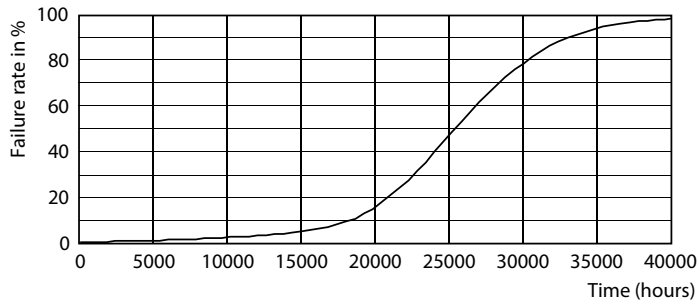

Product data

General Information	
Cap base	E27 [E27]
Nominal lifetime (nom.)	25000 h
Switching cycle	50000X
Technical type	32-50W
Light Technical	
Colour Code	830 [CCT of 3,000 K]
Technical Beam Angle (Nom)	15 °
Lamp Luminous Flux 25°C EL (Nom)	3000 lm
Lamp Luminous Flux (Nom)	3000 lm
Colour Designation	White (WH)
Colour Temperature, horizontal (Nom)	3000 K
Lamp Luminous Efficacy EM (Nom)	93.00 lm/W
Colour consistency	<6
Colour Rendering Index,horiz (Nom)	82
LLMF at end of nominal lifetime (nom.)	70 %
Operating and Electrical	
Input frequency	50 to 60 Hz

Photometric data

LEDspot PAR30L E27 3000K 15D

LEDspot PAR30L E27 3000K 15D

LEDspot PAR30L E27 3000K 15D

MASTER LEDspot PAR High Lumen

Lifetime

LEDspot MAS 37W E27 PAR30L 830 15D ND

LEDspot MAS 37W E27 PAR30L 830 15D ND