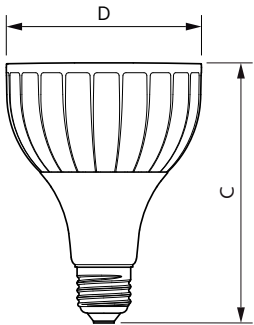

MASTER LEDspot PAR High Lumen

Energy Consumption kWh/1000 h	32 kWh
Product Data	
Full product code	871869673138300
Order product name	Master LED PAR30L 32W 15D 830
EAN/UPC – product	8718696731383
Order code	73138300

Numerator – quantity per pack	1
Numerator – packs per outer box	6
Material no. (12NC)	929001354308
Net weight (piece)	0.410 kg

Dimensional drawing

PAR30L 220-240V 32-70W 15D 3000K E27 ND

Product	D	C
Master LED PAR30L 32W 15D 830	95.5 mm	129 mm