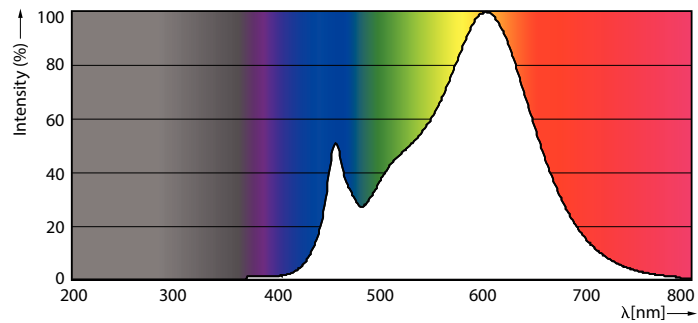

Photometric data

LEDspot PAR30L E27 3000K 15D