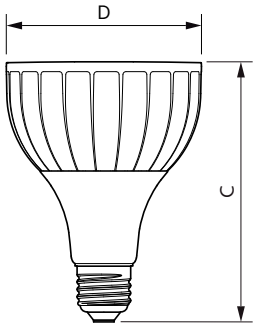

MASTER LEDspot PAR High Lumen

Product Data	
Full product code	871869673140600
Order product name	Master LED PAR30L 32W 15D 840
EAN/UPC – product	8718696731406
Order code	73140600
Numerator – quantity per pack	1

Numerator – packs per outer box	6
Material no. (12NC)	929001354408
Net weight (piece)	0.410 kg

Dimensional drawing

PAR30L 220-240V 32-70W 15D 4000K E27 ND

Product	D	C
Master LED PAR30L 32W 15D 840	95.5 mm	129 mm