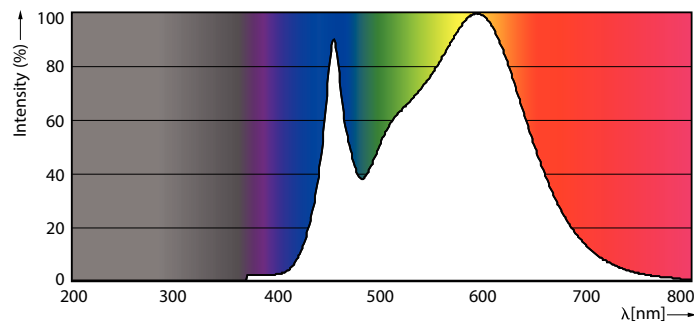

LEDspot PAR30L E27 32W 4000K 15D