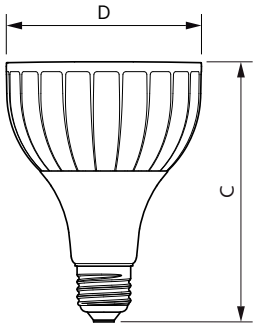

Product data

General Information	
Cap base	E27 [E27]
Nominal lifetime (nom.)	25000 h
Switching cycle	50000X
Technical type	32-50W
Light Technical	
Colour Code	857 [CCT of 5,700 K]
Technical Beam Angle (Nom)	15 °
Lamp Luminous Flux 25°C EL (Nom)	3000 lm
Lamp Luminous Flux (Nom)	3000 lm
Colour Designation	Daylight
Colour Temperature, horizontal (Nom)	5700 K
Lamp Luminous Efficacy EM (Nom)	93.00 lm/W
Colour consistency	<6
Colour Rendering Index,horiz (Nom)	82
LLMF at end of nominal lifetime (nom.)	70 %
Operating and Electrical	
Input frequency	50 to 60 Hz

Power (Rated) (Nom)	32 W
Lamp current (nom.)	160 mA
Wattage equivalent	50 W
Starting time (nom.)	0.5 s
Warm-up time to 60% light (nom.)	0.5 s
Power factor (nom.)	0.9
Voltage (Nom)	220-240 V
Temperature	
T-Case maximum (nom.)	79 °C
Controls and Dimming	
Dimmable	No
Approval and Application	
Energy efficiency label (EEL)	A+
Suitable for accent lighting	Yes
Energy Consumption kWh/1000 h	32 kWh

Numerator – packs per outer box	6
Material no. (12NC)	929001354508
Net weight (piece)	0.410 kg

Dimensional drawing

PAR30L 220-240V 32-70W 15D 5700K E27 ND

Product	D	C
Master LED PAR30L 32W 15D 857	95.5 mm	129 mm