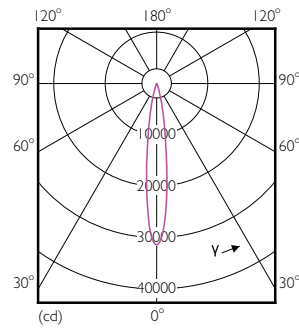

LEDspot PAR30L E27 5700K 15D