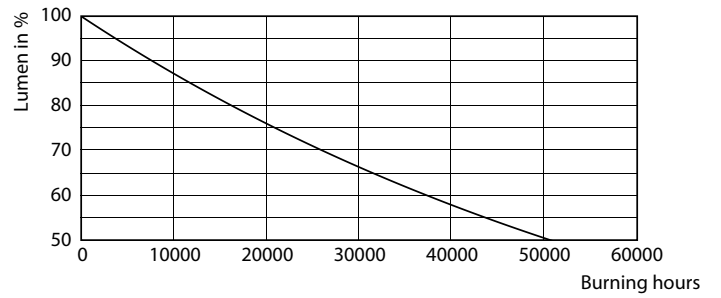

Product data

General Information	
Cap base	E27 [E27]
Nominal lifetime (nom.)	25000 h
Switching cycle	50000X
Technical type	32-50W
Light Technical	
Colour Code	857 [CCT of 5,700 K]
Technical Beam Angle (Nom)	15 °
Lamp Luminous Flux 25°C EL (Nom)	3000 lm
Lamp Luminous Flux (Nom)	3000 lm
Colour Designation	Daylight
Colour Temperature, horizontal (Nom)	5700 K
Lamp Luminous Efficacy EM (Nom)	93.00 lm/W
Colour consistency	<6
Colour Rendering Index,horiz (Nom)	82
LLMF at end of nominal lifetime (nom.)	70 %
Operating and Electrical	
Input frequency	50 to 60 Hz

Power (Rated) (Nom)	32 W
Lamp current (nom.)	160 mA
Wattage equivalent	50 W
Starting time (nom.)	0.5 s
Warm-up time to 60% light (nom.)	0.5 s
Power factor (nom.)	0.9
Voltage (Nom)	220-240 V
Temperature	
T-Case maximum (nom.)	79 °C
Controls and Dimming	
Dimmable	No
Approval and Application	
Energy efficiency label (EEL)	A+
Suitable for accent lighting	Yes
Energy Consumption kWh/1000 h	32 kWh

Photometric data

LEDspot PAR30L E27 5700K 15D

LEDspot PAR30L E27 5700K 15D

LEDspot PAR30L E27 5700K 15D

MASTER LEDspot PAR High Lumen

Lifetime

LEDspot MAS 37W E27 PAR30L 830 15D ND

LEDspot MAS 37W E27 PAR30L 830 15D ND