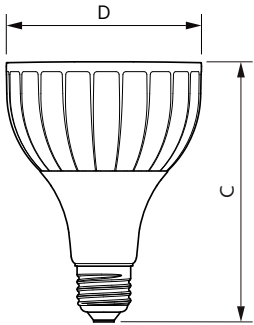

MASTER LEDspot PAR High Lumen

Product Data

Full product code	871869673144400
Order product name	Master LED PAR30L 32W 30D 830
EAN/UPC – product	8718696731444
Order code	73144400
Numerator – quantity per pack	1

Numerator – packs per outer box	6
Material no. (12NC)	929001354708
Net weight (piece)	0.410 kg

Dimensional drawing

PAR30L 220-240V 32-70W 30D 3000K E27 ND

Product	D	C
Master LED PAR30L 32W 30D 830	95.5 mm	129 mm