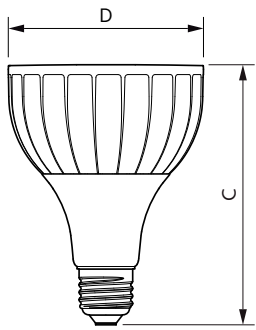

MASTER LEDspot PAR High Lumen

Order product name	Master LED PAR30L 32W 30D 840
EAN/UPC – product	8718696731468
Order code	929001354808
Numerator – quantity per pack	1
Numerator – packs per outer box	6

Material no. (12NC)	929001354808
Net weight (piece)	0.410 kg

Dimensional drawing

PAR30L 220-240V 32-70W 30D 4000K E27 ND

Product	D	C
Master LED PAR30L 32W 30D 840	95.5 mm	129 mm