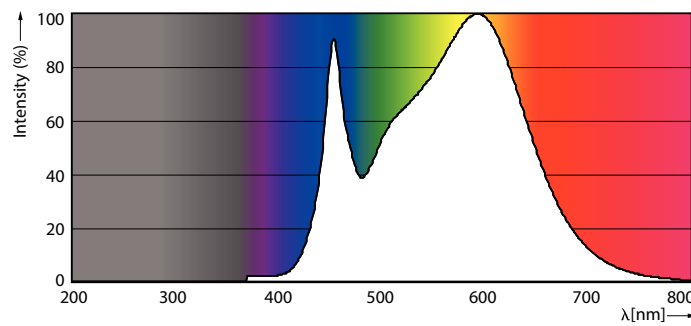

LEDspot PAR30L E27 32W 4000K 30D