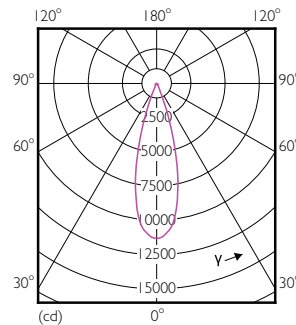

LEDspot PAR30L E27 32W 4000K 30D