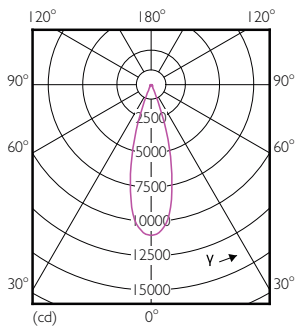

Product data

General Information	
Cap base	E27 [E27]
Nominal lifetime (nom.)	25000 h
Switching cycle	50000X
Technical type	32-50W
Light Technical	
Colour code	857 [CCT of 5,700 K]
Beam Angle (Nom)	30 °
Luminous flux (nom.)	3000 lm
Colour designation	Daylight
Correlated colour temperature (nom.)	5700 K
Luminous efficacy (rated) (nom.)	93.00 lm/W
Colour consistency	<6
Color rendering index (nom.)	82
LLMF at end of nominal lifetime (nom.)	70 %

EAN/UPC – product	8718696731482
Order code	73148200
Numerator – quantity per pack	1
Numerator – packs per outer box	6
Material no. (12NC)	929001354908
Net weight (piece)	0.410 kg

Dimensional drawing

PAR30L 220-240V 32-70W 30D 5700K E27 ND

Product	D	C
Master LED PAR30L 32W 30D 857	95.5 mm	129 mm

Photometric data

LEDspot PAR30L E27 5700K 30D

LEDspot PAR30L E27 5700K 30D

LEDspot PAR30L E27 5700K 30D

MASTER LEDspot PAR

Lifetime

LEDspot MAS 37W E27 PAR30L 830 15D ND