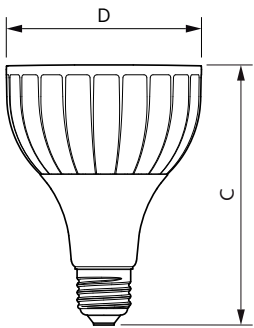

Product data

General Information	
Cap base	E27 [E27]
Nominal lifetime (nom.)	25000 h
Switching cycle	50000X
Technical type	32-50W
Light Technical	
Colour code	857 [CCT of 5,700 K]
Beam Angle (Nom)	30 °
Luminous flux (nom.)	3000 lm
Colour designation	Daylight
Correlated colour temperature (nom.)	5700 K
Luminous efficacy (rated) (nom.)	93.00 lm/W
Colour consistency	<6
Color rendering index (nom.)	82
LLMF at end of nominal lifetime (nom.)	70 %

EAN/UPC – product	8718696731482
Order code	73148200
Numerator – quantity per pack	1
Numerator – packs per outer box	6
Material no. (12NC)	929001354908
Net weight (piece)	0.410 kg

Dimensional drawing

PAR30L 220-240V 32-70W 30D 5700K E27 ND