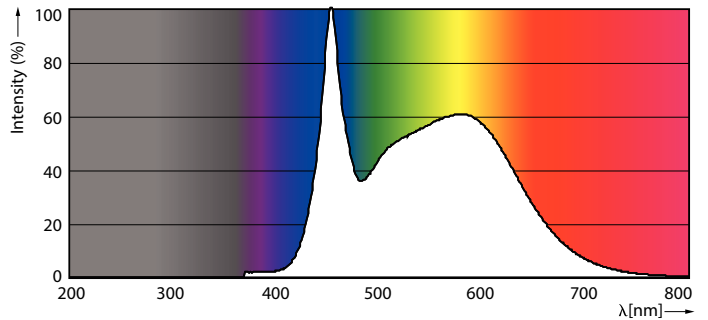

LEDspot PAR30L E27 5700K 30D

LEDspot PAR30L E27 5700K 30D