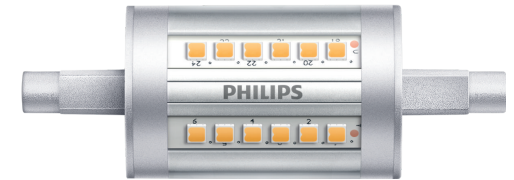

# 7.5R7S/PER/830/ND/120V 4/1BC LED Specialty Lamps

Philips speciality LED lamps are the smart alternative to standard incandescent. Their unique lamp design provides form factors to fit in standard applications with incredible energy savings.