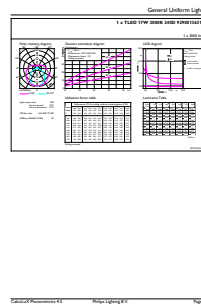

Numerator - Quantity Per Pack	1
Numerator - Packs per outer box	10
Material Nr. (12NC)	929001363134
Net Weight (Piece)	0.210 kg
Model Number	9290013631a

Dimensional drawing

A3

Product	D1	D2	A1	A2	A3
16.5T8PRO/48-830/BB20/G 10/1 FB	25.7 mm	26 mm	1200 mm	1207 mm	1214 mm

TLED IF CorePro 4ft 2000lm 3000K

Photometric data

LEDtube 1500 mm 26 W, 830, G13, T8, UO

Mains DLC 120-277V 17W 2000lm 3000K ND

Mains DLC 17W 2000-2100lm 3000_5000K ND

Lifetime

Mains DLC 17W 2000-2100lm 3000_5000K ND