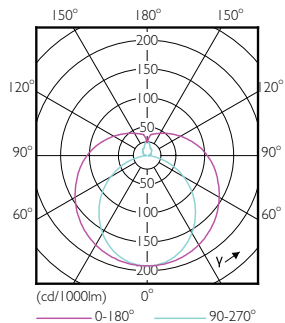

Numerator - Quantity Per Pack	1
Numerator - Packs per outer box	10
Material Nr. (12NC)	929001363134
Net Weight (Piece)	0.210 kg
Model Number	9290013631a

Dimensional drawing

A3

Product	D1	D2	A1	A2	A3
16.5T8PRO/48-830/BB20/G 10/1 FB	25.7 mm	26 mm	1200 mm	1207 mm	1214 mm

TLED IF CorePro 4ft 2000lm 3000K

Photometric data

LEDtube 1500 mm 26 W, 830, G13, T8, UO

Mains DLC 120-277V 17W 2000lm 3000K ND

Mains DLC 17W 2000-2100lm 3000_5000K ND

Lifetime

Mains DLC 17W 2000-2100lm 3000_5000K ND