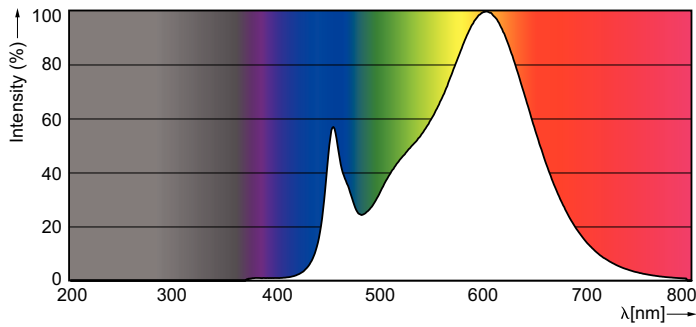

T8

Approbation Marks	UL certificate RoHS compliance DLC compliance
Energy Certifications	DLC Standard
Product Data	
Order product name	16.5T8PRO/48-830/BB20/G 10/1 FB
EAN/UPC - Product	046677471743
Order code	471748

Numerator - Quantity Per Pack	1
Numerator - Packs per outer box	10
Material Nr. (12NC)	929001363134
Net Weight (Piece)	0.210 kg
Model Number	9290013631a

Dimensional drawing

A3

Product	D1	D2	A1	A2	A3
16.5T8PRO/48-830/BB20/G 10/1 FB	25.7 mm	26 mm	1200 mm	1207 mm	1214 mm

TLED IF CorePro 4ft 2000lm 3000K

Photometric data