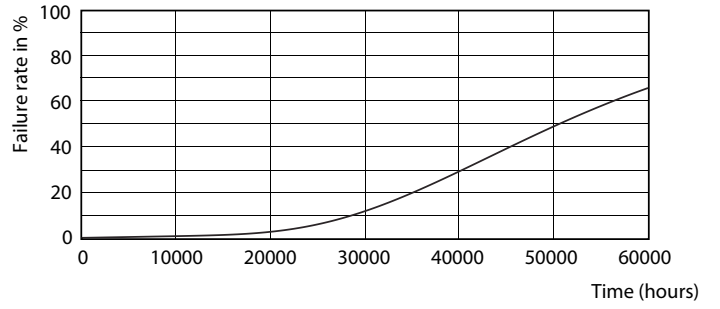

TLED IF CorePro 4ft 2000lm 3000K

Photometric data

LEDtube 1500 mm 26 W, 830, G13, T8, UO

Mains DLC 120-277V 17W 2000lm 3000K ND

Mains DLC 17W 2000-2100lm 3000_5000K ND

Lifetime

Mains DLC 17W 2000-2100lm 3000_5000K ND