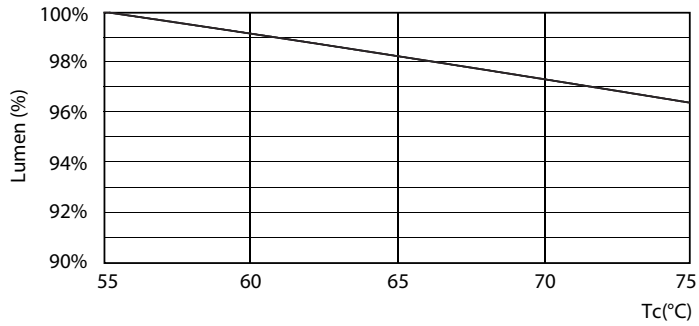

Mains DLC 17W 2000-2100lm 3000_5000K ND

Mains DLC 17W 2000-2100lm 3000 5000K ND

Mains DLC 17W 2000-2100lm 3000 5000K ND