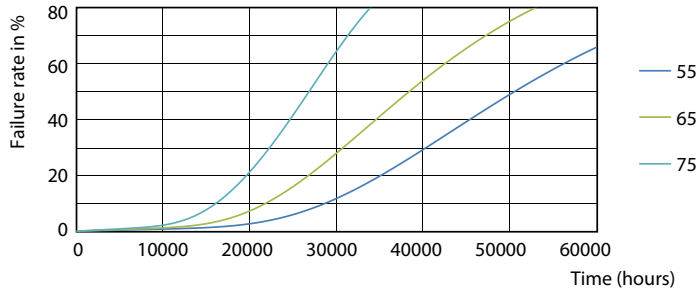

TLED IF CorePro 4ft 2000lm 3000K

Photometric data

LEDtube 1500 mm 26 W, 830, G13, T8, UO

Mains DLC 120-277V 17W 2000lm 3000K ND

Mains DLC 17W 2000-2100lm 3000_5000K ND

Lifetime

Mains DLC 17W 2000-2100lm 3000_5000K ND