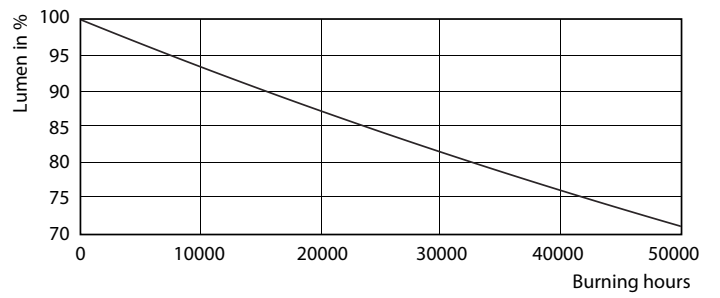

Product data

General Information		Starting Time (Nom)	
Base	G13 [Medium Bi-Pin Fluorescent]		0.5 s
EU RoHS compliant	Yes	Warm Up Time to 60% Light (Nom)	0.5 s
Nominal Lifetime (Nom)	50000 h	Power Factor (Nom)	0.9
Switching Cycle	50000X	Voltage (Nom)	120-277 V
Light Technical		Temperature	
Color Code	835 [CCT of 3500K]	T-Ambient (Max)	45 °C
Beam Angle (Nom)	240 °	T-Ambient (Min)	-20 °C
Initial lumen (Nom)	2000 lm	T-Storage (Max)	65 °C
Correlated Color Temperature (Nom)	3500 K	T-Storage (Min)	-40 °C
Color Consistency	<6	T-Case Maximum (Nom)	70 °C
Color Rendering Index (Nom)	80	Controls and Dimming	
LLMF At End Of Nominal Lifetime (Nom)	70 %	Dimmable	No
Operating and Electrical		Mechanical and Housing	
Input Frequency	50 to 60 Hz	Product Length	1200 mm
Power (Rated) (Nom)	16.5 W	Approval and Application	
Lamp Current (Max)	154 mA	Energy Saving Product	Yes
Lamp Current (Min)	55 mA		

TLED IF CorePro 4ft 2000lm 3500K

Photometric data

Mains DLC 120-277V 17W 2000lm 3500K ND

Mains DLC 17W 2000-2100lm 3000_5000K ND

Lifetime

Mains DLC 17W 2000-2100lm 3000_5000K ND

Mains DLC 17W 2000-2100lm 3000_5000K ND