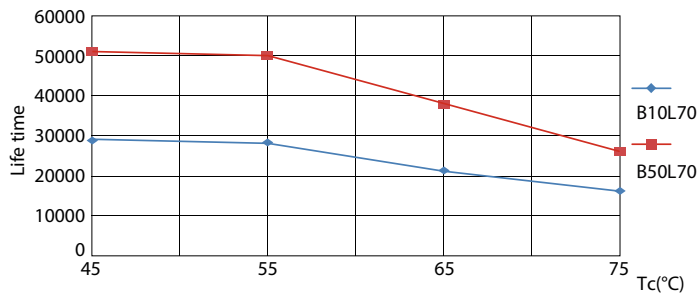

Product data

General Information		Starting Time (Nom)	
Base	G13 [Medium Bi-Pin Fluorescent]		0.5 s
EU RoHS compliant	Yes	Warm Up Time to 60% Light (Nom)	0.5 s
Nominal Lifetime (Nom)	50000 h	Power Factor (Nom)	0.9
Switching Cycle	50000X	Voltage (Nom)	120-277 V
Light Technical		Temperature	
Color Code	835 [CCT of 3500K]	T-Ambient (Max)	45 °C
Beam Angle (Nom)	240 °	T-Ambient (Min)	-20 °C
Initial lumen (Nom)	2000 lm	T-Storage (Max)	65 °C
Correlated Color Temperature (Nom)	3500 K	T-Storage (Min)	-40 °C
Color Consistency	<6	T-Case Maximum (Nom)	70 °C
Color Rendering Index (Nom)	80	Controls and Dimming	
LLMF At End Of Nominal Lifetime (Nom)	70 %	Dimmable	No
Operating and Electrical		Mechanical and Housing	
Input Frequency	50 to 60 Hz	Product Length	1200 mm
Power (Rated) (Nom)	16.5 W	Approval and Application	
Lamp Current (Max)	154 mA	Energy Saving Product	Yes
Lamp Current (Min)	55 mA		

TLED IF CorePro 4ft 2000lm 3500K

Photometric data

Mains DLC 120-277V 17W 2000lm 3500K ND

Mains DLC 17W 2000-2100lm 3000_5000K ND

Lifetime

Mains DLC 17W 2000-2100lm 3000_5000K ND

Mains DLC 17W 2000-2100lm 3000_5000K ND