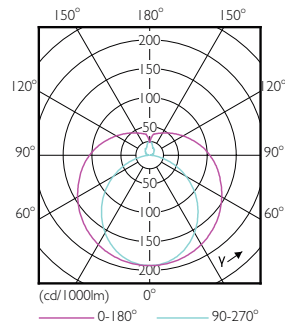

Product data

General Information		Starting Time (Nom)	
Base	G13 [Medium Bi-Pin Fluorescent]		0.5 s
EU RoHS compliant	Yes	Warm Up Time to 60% Light (Nom)	0.5 s
Nominal Lifetime (Nom)	50000 h	Power Factor (Nom)	0.9
Switching Cycle	50000X	Voltage (Nom)	120-277 V
Light Technical		Temperature	
Color Code	835 [CCT of 3500K]	T-Ambient (Max)	45 °C
Beam Angle (Nom)	240 °	T-Ambient (Min)	-20 °C
Initial lumen (Nom)	2000 lm	T-Storage (Max)	65 °C
Correlated Color Temperature (Nom)	3500 K	T-Storage (Min)	-40 °C
Color Consistency	<6	T-Case Maximum (Nom)	70 °C
Color Rendering Index (Nom)	80	Controls and Dimming	
LLMF At End Of Nominal Lifetime (Nom)	70 %	Dimmable	No
Operating and Electrical		Mechanical and Housing	
Input Frequency	50 to 60 Hz	Product Length	1200 mm
Power (Rated) (Nom)	16.5 W	Approval and Application	
Lamp Current (Max)	154 mA	Energy Saving Product	Yes
Lamp Current (Min)	55 mA		

Order code	471755
Numerator - Quantity Per Pack	1
Numerator - Packs per outer box	10
Material Nr. (12NC)	929001363234
Net Weight (Piece)	0.210 kg
Model Number	9290013632a

Dimensional drawing

A3

Product	D1	D2	A1	A2	A3
16.5T8PRO/48-835/BB20/G 10/1 FB	25.7 mm	26 mm	1200 mm	1207 mm	1214 mm

TLED IF CorePro 4ft 2000lm 3500K

Photometric data

Mains DLC 120-277V 17W 2000lm 3500K ND

Mains DLC 17W 2000-2100lm 3000_5000K ND

Lifetime

Mains DLC 17W 2000-2100lm 3000_5000K ND

Mains DLC 17W 2000-2100lm 3000_5000K ND