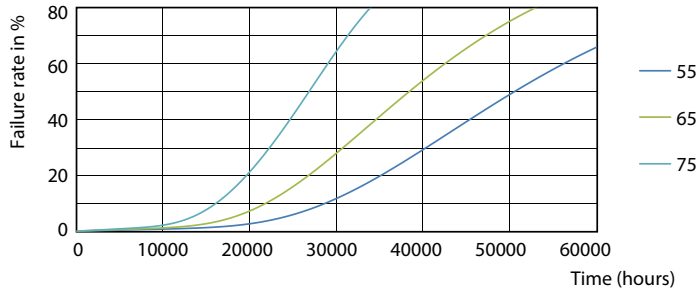

Product data

General Information		Starting Time (Nom)	
Base	G13 [Medium Bi-Pin Fluorescent]		0.5 s
EU RoHS compliant	Yes	Warm Up Time to 60% Light (Nom)	0.5 s
Nominal Lifetime (Nom)	50000 h	Power Factor (Nom)	0.9
Switching Cycle	50000X	Voltage (Nom)	120-277 V
Light Technical		Temperature	
Color Code	835 [CCT of 3500K]	T-Ambient (Max)	45 °C
Beam Angle (Nom)	240 °	T-Ambient (Min)	-20 °C
Initial lumen (Nom)	2000 lm	T-Storage (Max)	65 °C
Correlated Color Temperature (Nom)	3500 K	T-Storage (Min)	-40 °C
Color Consistency	<6	T-Case Maximum (Nom)	70 °C
Color Rendering Index (Nom)	80	Controls and Dimming	
LLMF At End Of Nominal Lifetime (Nom)	70 %	Dimmable	No
Operating and Electrical		Mechanical and Housing	
Input Frequency	50 to 60 Hz	Product Length	1200 mm
Power (Rated) (Nom)	16.5 W	Approval and Application	
Lamp Current (Max)	154 mA	Energy Saving Product	Yes
Lamp Current (Min)	55 mA		

TLED IF CorePro 4ft 2000lm 3500K

Photometric data

Mains DLC 120-277V 17W 2000lm 3500K ND

Mains DLC 17W 2000-2100lm 3000_5000K ND

Lifetime

Mains DLC 17W 2000-2100lm 3000_5000K ND

Mains DLC 17W 2000-2100lm 3000_5000K ND