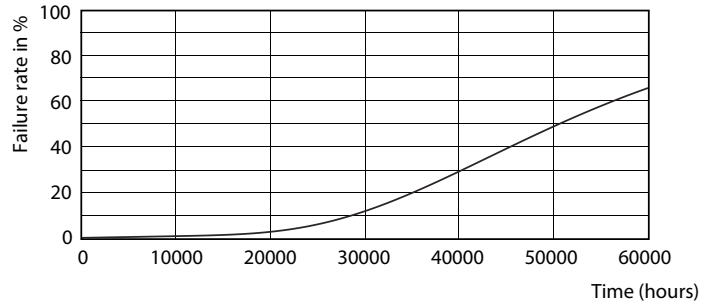

Product data

General Information		Starting Time (Nom)	
Base	G13 [Medium Bi-Pin Fluorescent]		0.5 s
EU RoHS compliant	Yes	Warm Up Time to 60% Light (Nom)	0.5 s
Nominal Lifetime (Nom)	50000 h	Power Factor (Nom)	0.9
Switching Cycle	50000X	Voltage (Nom)	120-277 V
Light Technical		Temperature	
Color Code	835 [CCT of 3500K]	T-Ambient (Max)	45 °C
Beam Angle (Nom)	240 °	T-Ambient (Min)	-20 °C
Initial lumen (Nom)	2000 lm	T-Storage (Max)	65 °C
Correlated Color Temperature (Nom)	3500 K	T-Storage (Min)	-40 °C
Color Consistency	<6	T-Case Maximum (Nom)	70 °C
Color Rendering Index (Nom)	80	Controls and Dimming	
LLMF At End Of Nominal Lifetime (Nom)	70 %	Dimmable	No
Operating and Electrical		Mechanical and Housing	
Input Frequency	50 to 60 Hz	Product Length	1200 mm
Power (Rated) (Nom)	16.5 W	Approval and Application	
Lamp Current (Max)	154 mA	Energy Saving Product	Yes
Lamp Current (Min)	55 mA		

TLED IF CorePro 4ft 2000lm 3500K

Photometric data

Mains DLC 120-277V 17W 2000lm 3500K ND

Mains DLC 17W 2000-2100lm 3000_5000K ND

Lifetime

Mains DLC 17W 2000-2100lm 3000_5000K ND

Mains DLC 17W 2000-2100lm 3000_5000K ND