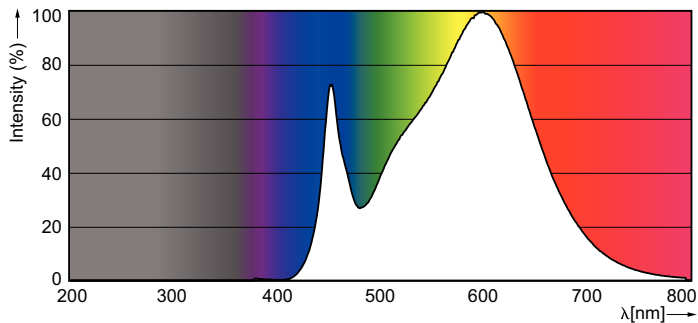

Product data

General Information		Starting Time (Nom)	
Base	G13 [Medium Bi-Pin Fluorescent]		0.5 s
EU RoHS compliant	Yes	Warm Up Time to 60% Light (Nom)	0.5 s
Nominal Lifetime (Nom)	50000 h	Power Factor (Nom)	0.9
Switching Cycle	50000X	Voltage (Nom)	120-277 V
Light Technical		Temperature	
Color Code	835 [CCT of 3500K]	T-Ambient (Max)	45 °C
Beam Angle (Nom)	240 °	T-Ambient (Min)	-20 °C
Initial lumen (Nom)	2000 lm	T-Storage (Max)	65 °C
Correlated Color Temperature (Nom)	3500 K	T-Storage (Min)	-40 °C
Color Consistency	<6	T-Case Maximum (Nom)	70 °C
Color Rendering Index (Nom)	80	Controls and Dimming	
LLMF At End Of Nominal Lifetime (Nom)	70 %	Dimmable	No
Operating and Electrical		Mechanical and Housing	
Input Frequency	50 to 60 Hz	Product Length	1200 mm
Power (Rated) (Nom)	16.5 W	Approval and Application	
Lamp Current (Max)	154 mA	Energy Saving Product	Yes
Lamp Current (Min)	55 mA		

TLED IF CorePro 4ft 2000lm 3500K

Photometric data

Mains DLC 120-277V 17W 2000lm 3500K ND

Mains DLC 17W 2000-2100lm 3000_5000K ND

Lifetime

Mains DLC 17W 2000-2100lm 3000_5000K ND

Mains DLC 17W 2000-2100lm 3000_5000K ND