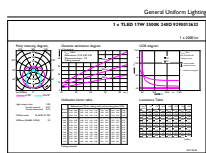

Product data

General Information		Starting Time (Nom)	
Base	G13 [Medium Bi-Pin Fluorescent]		0.5 s
EU RoHS compliant	Yes	Warm Up Time to 60% Light (Nom)	0.5 s
Nominal Lifetime (Nom)	50000 h	Power Factor (Nom)	0.9
Switching Cycle	50000X	Voltage (Nom)	120-277 V
Light Technical		Temperature	
Color Code	835 [CCT of 3500K]	T-Ambient (Max)	45 °C
Beam Angle (Nom)	240 °	T-Ambient (Min)	-20 °C
Initial lumen (Nom)	2000 lm	T-Storage (Max)	65 °C
Correlated Color Temperature (Nom)	3500 K	T-Storage (Min)	-40 °C
Color Consistency	<6	T-Case Maximum (Nom)	70 °C
Color Rendering Index (Nom)	80	Controls and Dimming	
LLMF At End Of Nominal Lifetime (Nom)	70 %	Dimmable	No
Operating and Electrical		Mechanical and Housing	
Input Frequency	50 to 60 Hz	Product Length	1200 mm
Power (Rated) (Nom)	16.5 W	Approval and Application	
Lamp Current (Max)	154 mA	Energy Saving Product	Yes
Lamp Current (Min)	55 mA		

Order code	471755
Numerator - Quantity Per Pack	1
Numerator - Packs per outer box	10
Material Nr. (12NC)	929001363234
Net Weight (Piece)	0.210 kg
Model Number	9290013632a

Dimensional drawing

A3

Product	D1	D2	A1	A2	A3
16.5T8PRO/48-835/BB20/G 10/1 FB	25.7 mm	26 mm	1200 mm	1207 mm	1214 mm

TLED IF CorePro 4ft 2000lm 3500K

Photometric data

Mains DLC 120-277V 17W 2000lm 3500K ND

Mains DLC 17W 2000-2100lm 3000_5000K ND

Lifetime

Mains DLC 17W 2000-2100lm 3000_5000K ND

Mains DLC 17W 2000-2100lm 3000_5000K ND