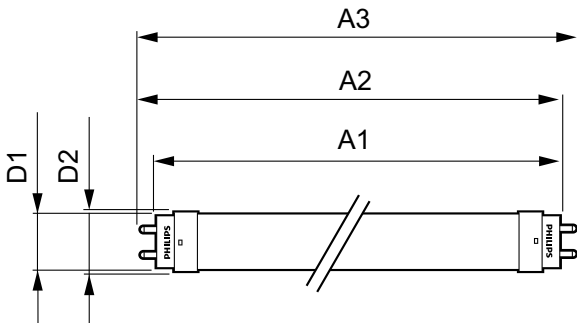

CorePro LEDtube MainsFit T8

Approval and Application

Energy Saving Product	Yes
Approbation Marks	RoHS compliance UL certificate DLC compliance

Product Data

Order product name	16.5T8/COR/48-835/MF20/G 10/1
EAN/UPC - Product	046677471750

Order code	471755
Numerator - Quantity Per Pack	1
Numerator - Packs per outer box	10
Material Nr. (12NC)	929001363264
Net Weight (Piece)	0.215 kg
Model Number	9290013632B

Dimensional drawing

TLED IF CorePro 4ft 2000lm 3500K

Product	D1	D2	A1	A2	A3
16.5T8/COR/48-835/MF20/G 10/1	25.7 mm	26 mm	1200 mm	1207 mm	1214 mm

Photometric data

General Uniform Lighting