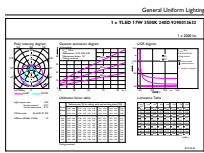

Photometric data

General Uniform Lighting