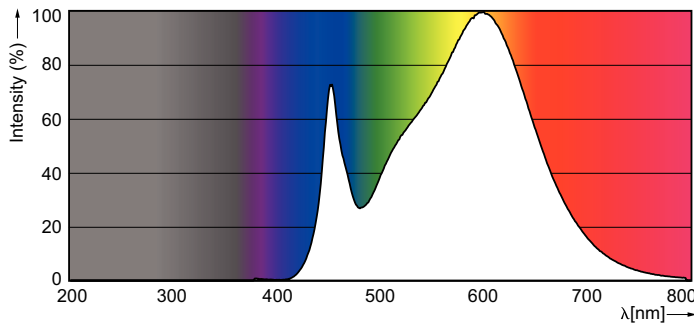

## Photometric data

General Uniform Lighting

Mains DLC 120-277V 17W 2000lm 3500K ND

Mains DLC 17W 2000-2100lm 3000\_5000K ND