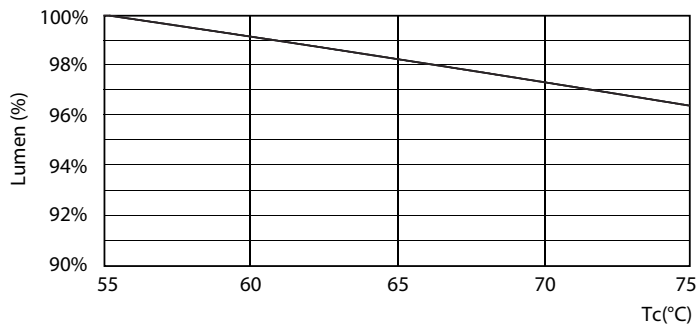

## Lifetime

Mains DLC 17W 2000-2100lm 3000\_5000K ND

Mains DLC 17W 2000-2100lm 3000\_5000K ND

Mains DLC 17W 2000-2100lm 3000\_5000K ND

Mains DLC 17W 2000-2100lm 3000 5000K ND

Mains DLC 17W 2000-2100lm 3000 5000K ND