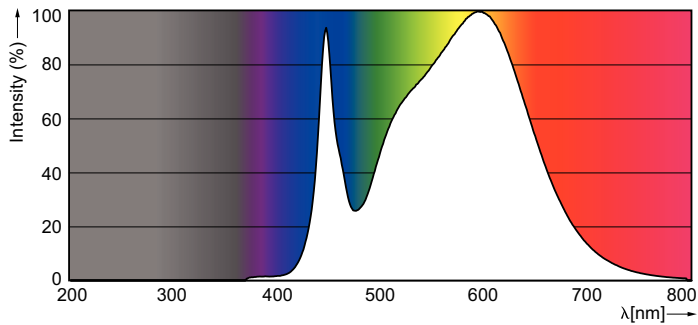

T8

Approval Marks	UL certificate RoHS compliance DLC compliance
Energy Certifications	DLC Standard
Product Data	
Order product name	16.5T8PRO/48-840/BB21/G 10/1 FB
EAN/UPC - Product	046677471767

Order code	929001363334
Numerator - Quantity Per Pack	1
Numerator - Packs per outer box	10
Material Nr. (12NC)	929001363334
Net Weight (Piece)	0.210 kg

Dimensional drawing

A3

Product	D1	D2	A1	A2	A3
16.5T8PRO/48-840/BB21/G 10/1 FB	25.7 mm	26 mm	1200 mm	1207 mm	1214 mm

TLED IF CorePro 4ft 2100lm 4000K

Photometric data