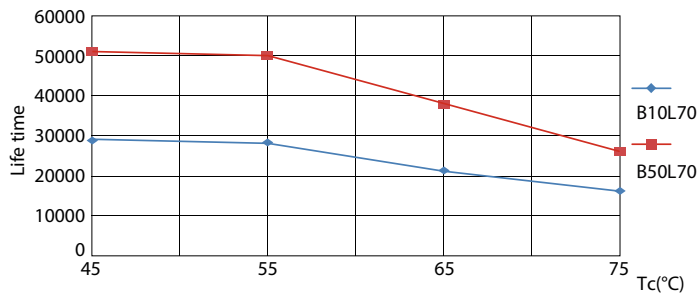

### Photometric data

## Mains DLC 17W 2000-2100lm 3000\_5000K ND

Lifetime

Mains DLC 17W 2000-2100lm 3000\_5000K ND

Mains DLC 17W 2000-2100lm 3000\_5000K ND

Mains DLC 17W 2000-2100lm 3000\_5000K ND

Mains DLC 17W 2000-2100lm 3000 5000K ND