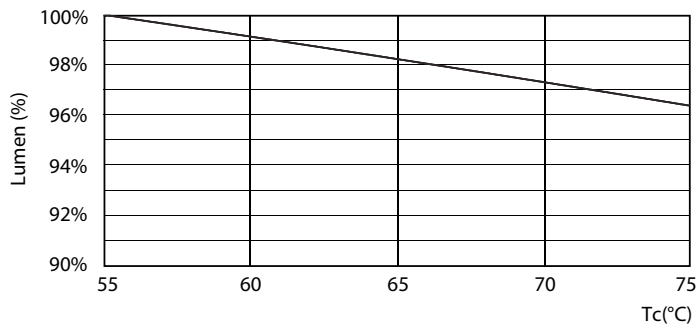

## Mains DLC 17W 2000-2100lm 3000\_5000K ND

Lifetime

Mains DLC 17W 2000-2100lm 3000\_5000K ND

Mains DLC 17W 2000-2100lm 3000\_5000K ND

Mains DLC 17W 2000-2100lm 3000\_5000K ND

Mains DLC 17W 2000-2100lm 3000 5000K ND