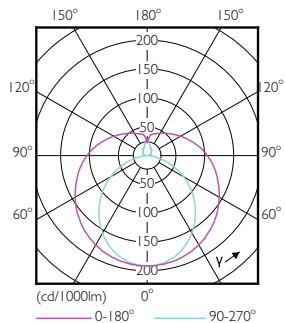

Order code	471763
Numerator - Quantity Per Pack	1
Numerator - Packs per outer box	10
Material Nr. (12NC)	929001363364
Net Weight (Piece)	0.215 kg
Model Number	9290013633B

Dimensional drawing

TLED IF CorePro 4ft 2100lm 4000K

Product	D1	D2	A1	A2	A3
16.5T8/COR/48-840/MF21/G 10/1	25.7 mm	26 mm	1200 mm	1207 mm	1214 mm

Photometric data

General Lighting Fixture

LEDtube 16.5 W, 840, G13, T8, UHO

Mains DLC 120-277V 17W 2100lm 4000K ND