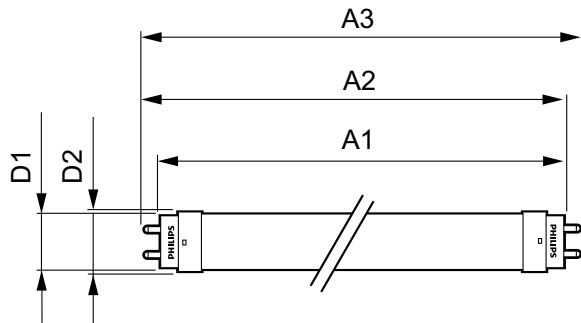

CorePro LEDtube MainsFit T8

Approval and Application

Energy Saving Product	Yes
Approbation Marks	RoHS compliance UL certificate DLC compliance

Product Data

Order product name	16.5T8/COR/48-840/MF21/G 10/1
EAN/UPC - Product	046677471767

Order code	471763
Numerator - Quantity Per Pack	1
Numerator - Packs per outer box	10
Material Nr. (12NC)	929001363364
Net Weight (Piece)	0.215 kg
Model Number	9290013633B

Dimensional drawing

TLED IF CorePro 4ft 2100lm 4000K

Product	D1	D2	A1	A2	A3
16.5T8/COR/48-840/MF21/G 10/1	25.7 mm	26 mm	1200 mm	1207 mm	1214 mm