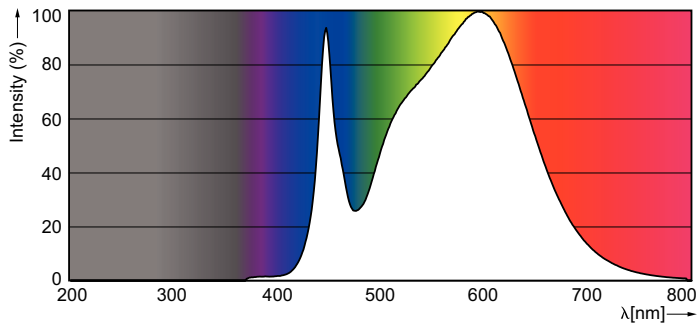

Photometric data

General Lighting Fixture

LEDtube 16.5 W, 840, G13, T8, UHO

Mains DLC 120-277V 17W 2100lm 4000K ND