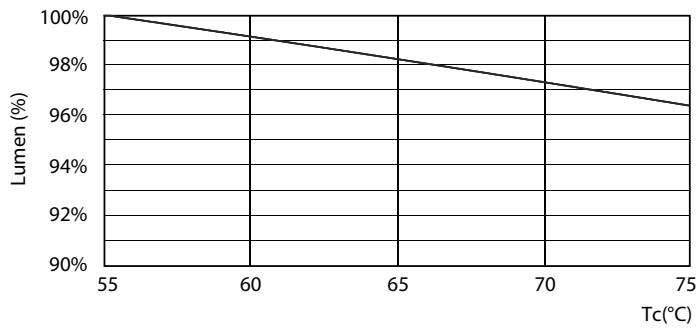

Mains DLC 17W 2000-2100lm 3000 5000K ND