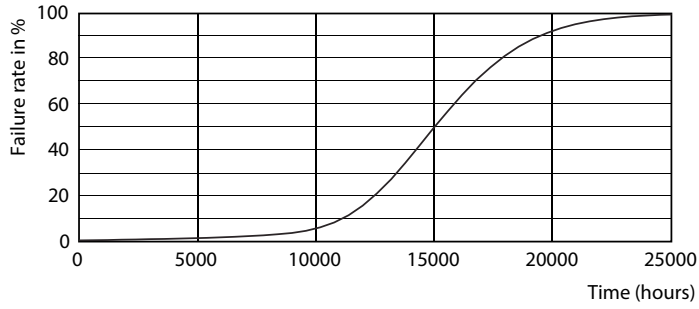

Product data

General Information	
Cap base	GU10 [GU10]
EU RoHS compliant	Yes
Nominal lifetime (nom.)	15000 h
Switching cycle	50000X
Technical type	4-35W
Light Technical	
Colour code	830 [CCT of 3,000 K]
Beam Angle (Nom)	36 °
Luminous flux (nom.)	260 lm
Luminous intensity (nom.)	540 cd
Colour designation	White (WH)
Correlated Colour Temperature (Nom)	3000 K
Luminous efficacy (rated) (nom.)	65.00 lm/W
Colour consistency	<6
Color rendering index (nom.)	80
LLMF at end of nominal lifetime (nom.)	70 %
Luminous Flux in 90° Cone (Rated)	260 lm
Operating and Electrical	
Input frequency	50 to 60 Hz
Power (Rated) (Nom)	4 W

Product	D	C
CorePro LEDspot 4-35W GU10 830 36D DIM	50 mm	54 mm

Photometric data

LEDspot,PAR38 11W 900lm 3000K

Classic LEDspotMV 35W GU10 830 36D

CorePro LEDspotMV 35W GU10 830 36D CLA

CorePro LEDspot MV

Lifetime