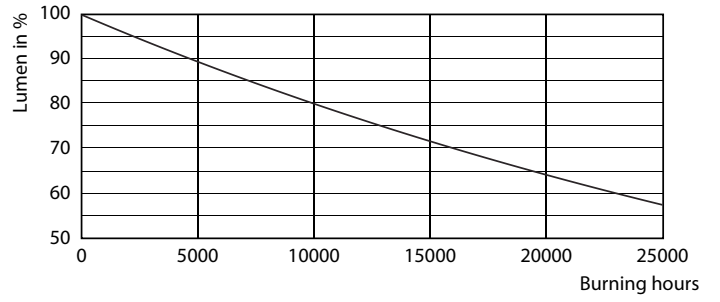

Product data

General Information	
Cap base	GU10 [GU10]
EU RoHS compliant	Yes
Nominal lifetime (nom.)	15000 h
Switching cycle	50000X
Technical type	4-35W
Light Technical	
Colour code	830 [CCT of 3,000 K]
Beam Angle (Nom)	36 °
Luminous flux (nom.)	260 lm
Luminous intensity (nom.)	540 cd
Colour designation	White (WH)
Correlated Colour Temperature (Nom)	3000 K
Luminous efficacy (rated) (nom.)	65.00 lm/W
Colour consistency	<6
Color rendering index (nom.)	80
LLMF at end of nominal lifetime (nom.)	70 %
Luminous Flux in 90° Cone (Rated)	260 lm
Operating and Electrical	
Input frequency	50 to 60 Hz
Power (Rated) (Nom)	4 W

Lamp current (nom.)	19 mA
Wattage equivalent	35 W
Starting time (nom.)	0.5 s
Warm-up time to 60% light (nom.)	0.5 s
Power factor (nom.)	0.7
Voltage (Nom)	220-240 V
Temperature	
T-Case maximum (nom.)	65 °C
Controls and Dimming	
Dimmable	Yes
Approval and Application	
Energy efficiency label (EEL)	A+
Suitable for accent lighting	Yes
Energy Consumption kWh/1000 h	4 kWh
Product Data	
Full product code	871869672135300
Order product name	CorePro LEDspot 4-35W GU10 830 36D DIM
EAN/UPC – product	8718696721353
Order code	72135300

Product	D	C
CorePro LEDspot 4-35W GU10 830 36D DIM	50 mm	54 mm

Photometric data

LEDspot,PAR38 11W 900lm 3000K

Classic LEDspotMV 35W GU10 830 36D

CorePro LEDspotMV 35W GU10 830 36D CLA

CorePro LEDspot MV

Lifetime