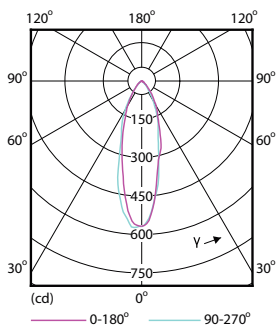

Product data

General Information	
Cap base	GU10 [GU10]
EU RoHS compliant	Yes
Nominal lifetime (nom.)	15000 h
Switching cycle	50000X
Technical type	4-35W
Light Technical	
Colour code	830 [CCT of 3,000 K]
Beam Angle (Nom)	36 °
Luminous flux (nom.)	260 lm
Luminous intensity (nom.)	540 cd
Colour designation	White (WH)
Correlated Colour Temperature (Nom)	3000 K
Luminous efficacy (rated) (nom.)	65.00 lm/W
Colour consistency	<6
Color rendering index (nom.)	80
LLMF at end of nominal lifetime (nom.)	70 %
Luminous Flux in 90° Cone (Rated)	260 lm
Operating and Electrical	
Input frequency	50 to 60 Hz
Power (Rated) (Nom)	4 W

CorePro LEDspot MV

Numerator – quantity per pack	1
Numerator – packs per outer box	10
Material no. (12NC)	929001363902

Net weight (piece)	0.038 kg
--------------------	----------

Dimensional drawing

GU10 230V 4-35W 260lm 36D 3000K GU10 D

Product	D	C
CorePro LEDspot 4-35W GU10 830 36D DIM	50 mm	54 mm

Photometric data

LEDspot,PAR38 11W 900lm 3000K

Classic LEDspotMV 35W GU10 830 36D

CorePro LEDspotMV 35W GU10 830 36D CLA

CorePro LEDspot MV

Lifetime