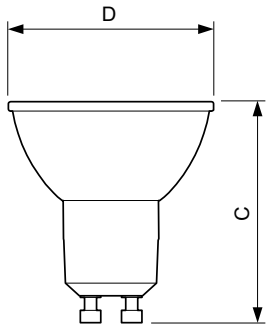

Product data

General Information	
Cap base	GU10 [GU10]
EU RoHS compliant	Yes
Nominal lifetime (nom.)	15000 h
Switching cycle	50000X
Technical type	4-35W
Light Technical	
Colour code	830 [CCT of 3,000 K]
Beam Angle (Nom)	36 °
Luminous flux (nom.)	260 lm
Luminous intensity (nom.)	540 cd
Colour designation	White (WH)
Correlated Colour Temperature (Nom)	3000 K
Luminous efficacy (rated) (nom.)	65.00 lm/W
Colour consistency	<6
Color rendering index (nom.)	80
LLMF at end of nominal lifetime (nom.)	70 %
Luminous Flux in 90° Cone (Rated)	260 lm
Operating and Electrical	
Input frequency	50 to 60 Hz
Power (Rated) (Nom)	4 W

Lamp current (nom.)	19 mA
Wattage equivalent	35 W
Starting time (nom.)	0.5 s
Warm-up time to 60% light (nom.)	0.5 s
Power factor (nom.)	0.7
Voltage (Nom)	220-240 V
Temperature	
T-Case maximum (nom.)	65 °C
Controls and Dimming	
Dimmable	Yes
Approval and Application	
Energy efficiency label (EEL)	A+
Suitable for accent lighting	Yes
Energy Consumption kWh/1000 h	4 kWh
Product Data	
Full product code	871869672135300
Order product name	CorePro LEDspot 4-35W GU10 830 36D DIM
EAN/UPC – product	8718696721353
Order code	72135300

CorePro LEDspot MV

Numerator – quantity per pack	1
Numerator – packs per outer box	10
Material no. (12NC)	929001363902

Net weight (piece)	0.038 kg
--------------------	----------

Dimensional drawing

GU10 230V 4-35W 260lm 36D 3000K GU10 D