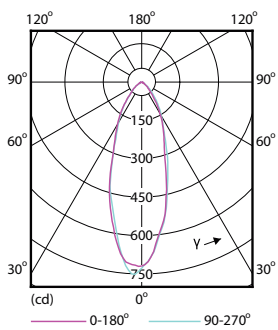

CorePro LEDspotMV 50W GU10 830 36D CLA