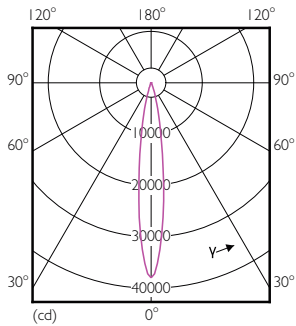

Product data

General Information	
Cap base	E27 [E27]
Nominal lifetime (nom.)	25000 h
Switching cycle	50000X
Technical type	40-70W
Light Technical	
Colour code	827 [CCT of 2,700 K]
Beam Angle (Nom)	15 °
Luminous flux (nom.)	3850 lm
Luminous flux (rated) (nom.)	3850 lm
Luminous intensity (nom.)	38500 cd
Colour designation	Warm White (WW)
Correlated colour temperature (nom.)	2700 K
Luminous efficacy (rated) (nom.)	96.00 lm/W
Colour consistency	<6
Color rendering index (nom.)	82

Dimensional drawing

PAR30L 35-35W 4000lm 15D 2700K E27 ND

Product	D	C
Master LED PAR30L 40W 15D 827	95.5 mm	129 mm

Photometric data

LEDspot MAS 37W E27 PAR30L 827 15D ND

LEDspot MAS 41W E27 PAR30L 827 30D ND