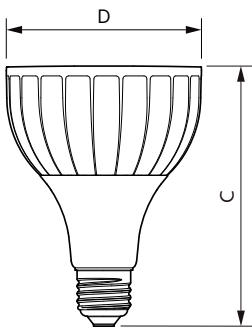

Product data

General Information	
Cap base	E27 [E27]
Nominal lifetime (nom.)	25000 h
Switching cycle	50000X
Technical type	40-70W
Light Technical	
Colour code	827 [CCT of 2,700 K]
Beam Angle (Nom)	15 °
Luminous flux (nom.)	3850 lm
Luminous flux (rated) (nom.)	3850 lm
Luminous intensity (nom.)	38500 cd
Colour designation	Warm White (WW)
Correlated colour temperature (nom.)	2700 K
Luminous efficacy (rated) (nom.)	96.00 lm/W
Colour consistency	<6
Color rendering index (nom.)	82

Full product code	871869675931800
-------------------	-----------------

Order product name	Master LED PAR30L 40W 15D 827
EAN/UPC – product	8718696759318
Order code	75931800
Numerator – quantity per pack	1
Numerator – packs per outer box	6
Material no. (12NC)	929001374308
Net weight (piece)	0.410 kg

Dimensional drawing

PAR30L 35-35W 4000lm 15D 2700K E27 ND

Product	D	C
Master LED PAR30L 40W 15D 827	95.5 mm	129 mm

Photometric data

LEDspot MAS 37W E27 PAR30L 827 15D ND

LEDspot MAS 41W E27 PAR30L 827 30D ND