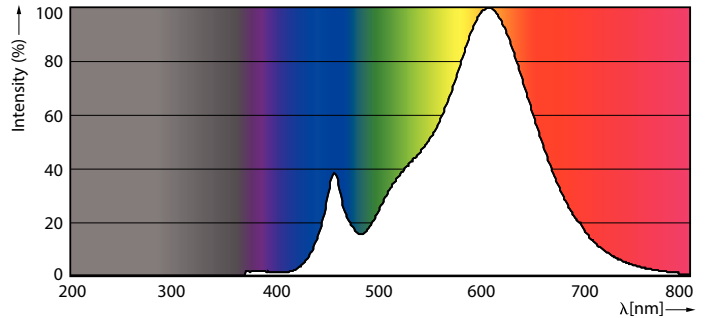

Product data

General Information	
Cap base	E27 [E27]
Nominal lifetime (nom.)	25000 h
Switching cycle	50000X
Technical type	40-70W
Light Technical	
Colour code	827 [CCT of 2,700 K]
Beam Angle (Nom)	15 °
Luminous flux (nom.)	3850 lm
Luminous flux (rated) (nom.)	3850 lm
Luminous intensity (nom.)	38500 cd
Colour designation	Warm White (WW)
Correlated colour temperature (nom.)	2700 K
Luminous efficacy (rated) (nom.)	96.00 lm/W
Colour consistency	<6
Color rendering index (nom.)	82

Dimensional drawing

PAR30L 35-35W 4000lm 15D 2700K E27 ND

Product	D	C
Master LED PAR30L 40W 15D 827	95.5 mm	129 mm

Photometric data

LEDspot MAS 37W E27 PAR30L 827 15D ND

LEDspot MAS 41W E27 PAR30L 827 30D ND