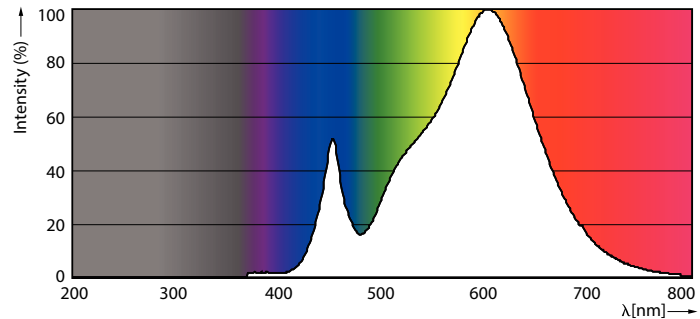

LEDspot MAS 37W E27 PAR30L 830 15D ND

LEDspot MAS 37W E27 PAR30L 830 15D ND