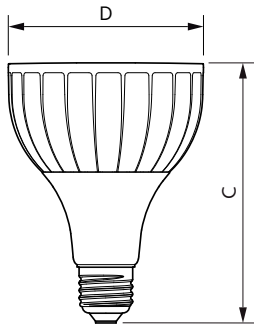

MASTER LEDspot PAR High Lumen

Energy Consumption kWh/1000 h	40 kWh
Product Data	
Full product code	871869675933200
Order product name	Master LED PAR30L 40W 15D 830
EAN/UPC – product	8718696759332
Order code	929001374408

Numerator – quantity per pack	1
Numerator – packs per outer box	6
Material no. (12NC)	929001374408
Net weight (piece)	0.410 kg

Dimensional drawing

PAR30L 35-35W 4000lm 15D 3000K E27 ND

Product	D	C
Master LED PAR30L 40W 15D 830	95.5 mm	129 mm