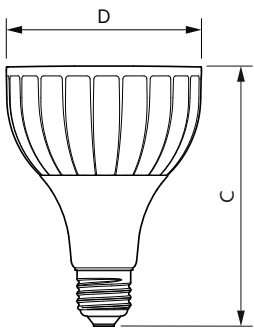

Product data

General Information	
Cap base	E27 [E27]
Nominal lifetime (nom.)	25000 h
Switching cycle	50000X
Technical type	40-70W
Light Technical	
Colour Code	840 [CCT of 4,000 K]
Technical Beam Angle (Nom)	15 °
Lamp Luminous Flux 25°C EL (Nom)	4200 lm
Lamp Luminous Flux (Nom)	4200 lm
Luminous intensity (nom.)	42000 cd
Colour Designation	Cool White (CW)
Colour Temperature, horizontal (Nom)	4000 K
Lamp Luminous Efficacy EM (Nom)	105.00 lm/W
Colour consistency	<6
Colour Rendering Index,horiz (Nom)	82

Full product code	871869675935600
-------------------	-----------------

Order product name	Master LED PAR30L 40W 15D 840
EAN/UPC – product	8718696759356
Order code	929001374508
Numerator – quantity per pack	1
Numerator – packs per outer box	6
Material no. (12NC)	929001374508
Net weight (piece)	0.410 kg

Dimensional drawing

PAR30L 35-35W 4000lm 15D 4000K E27 ND

Product	D	C
Master LED PAR30L 40W 15D 840	95.5 mm	129 mm

Photometric data

LEDspot E27 PAR30L 35W 4000K

LEDspot E27 PAR30L 35W 4000K

MASTER LEDspot PAR