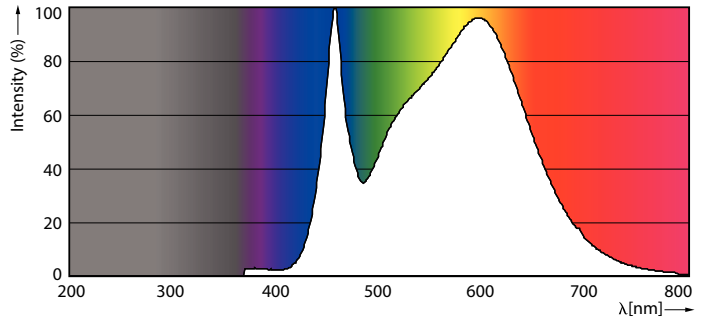

Product data

General Information	
Cap base	E27 [E27]
Nominal lifetime (nom.)	25000 h
Switching cycle	50000X
Technical type	40-70W
Light Technical	
Colour Code	840 [CCT of 4,000 K]
Technical Beam Angle (Nom)	15 °
Lamp Luminous Flux 25°C EL (Nom)	4200 lm
Lamp Luminous Flux (Nom)	4200 lm
Luminous intensity (nom.)	42000 cd
Colour Designation	Cool White (CW)
Colour Temperature, horizontal (Nom)	4000 K
Lamp Luminous Efficacy EM (Nom)	105.00 lm/W
Colour consistency	<6
Colour Rendering Index,horiz (Nom)	82

Dimensional drawing

PAR30L 35-35W 4000lm 15D 4000K E27 ND

Product	D	C
Master LED PAR30L 40W 15D 840	95.5 mm	129 mm

Photometric data

LEDspot E27 PAR30L 35W 4000K

LEDspot E27 PAR30L 35W 4000K

MASTER LEDspot PAR