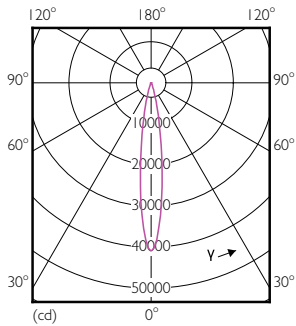

Product data

General Information	
Cap base	E27 [E27]
Nominal lifetime (nom.)	25000 h
Switching cycle	50000X
Technical type	40-70W
Light Technical	
Colour Code	840 [CCT of 4,000 K]
Technical Beam Angle (Nom)	15 °
Lamp Luminous Flux 25°C EL (Nom)	4200 lm
Lamp Luminous Flux (Nom)	4200 lm
Luminous intensity (nom.)	42000 cd
Colour Designation	Cool White (CW)
Colour Temperature, horizontal (Nom)	4000 K
Lamp Luminous Efficacy EM (Nom)	105.00 lm/W
Colour consistency	<6
Colour Rendering Index,horiz (Nom)	82

Dimensional drawing

PAR30L 35-35W 4000lm 15D 4000K E27 ND

Product	D	C
Master LED PAR30L 40W 15D 840	95.5 mm	129 mm

Photometric data

LEDspot E27 PAR30L 35W 4000K

LEDspot E27 PAR30L 35W 4000K

MASTER LEDspot PAR