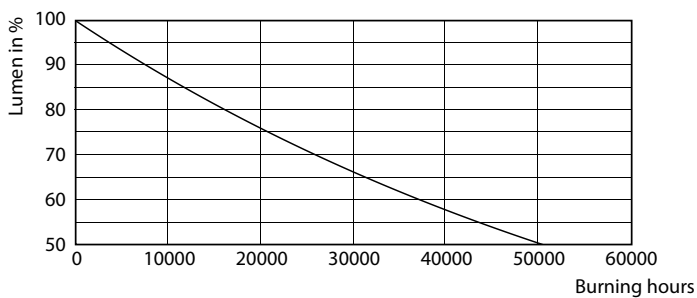

Lifetime

LEDspot E27 PAR30L 35W 4000K