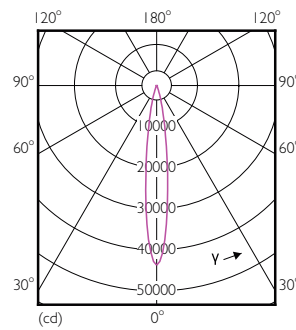

LEDspot E27 PAR30L 35W 6000K