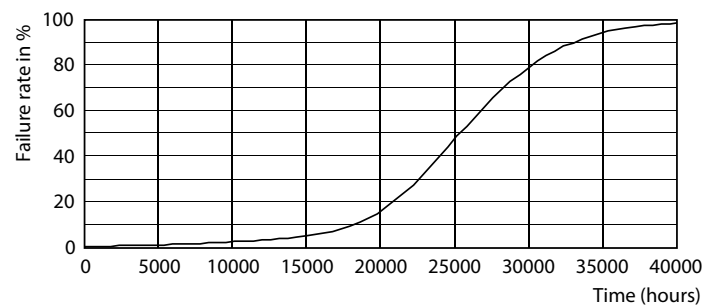

LEDspot E27 PAR30L 35W 4000K