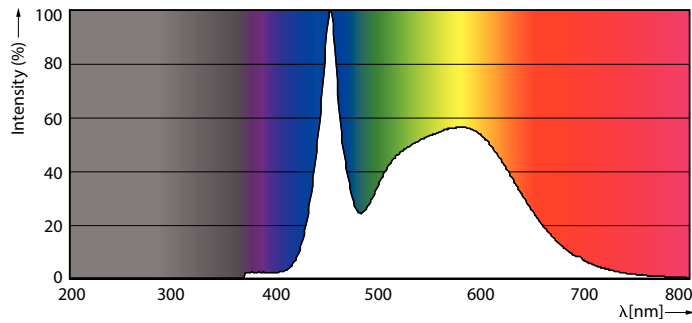

Photometric data

LEDspot E27 PAR30L 35W 6000K