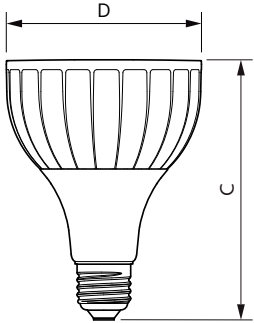

MASTER LEDspot PAR High Lumen

Product Data	
Full product code	871869675937000
Order product name	Master LED PAR30L 40W 15D 857
EAN/UPC – product	8718696759370
Order code	929001374608
Numerator – quantity per pack	1

Numerator – packs per outer box	6
Material no. (12NC)	929001374608
Net weight (piece)	0.410 kg

Dimensional drawing

PAR30L 35-35W 4000lm 15D 6000K E27 ND

Product	D	C
Master LED PAR30L 40W 15D 857	95.5 mm	129 mm