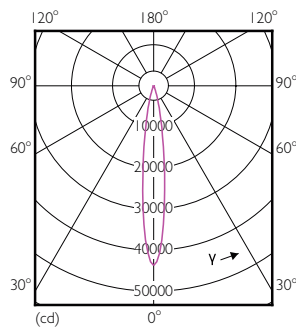

Product data

General Information	
Cap base	E27 [E27]
Nominal lifetime (nom.)	25000 h
Switching cycle	50000X
Technical type	40-70W
Light Technical	
Colour Code	857 [CCT of 5,700 K]
Technical Beam Angle (Nom)	15 °
Lamp Luminous Flux 25°C EL (Nom)	4200 lm
Lamp Luminous Flux (Nom)	4200 lm
Luminous intensity (nom.)	42000 cd
Colour Designation	Daylight
Colour Temperature, horizontal (Nom)	5700 K
Lamp Luminous Efficacy EM (Nom)	105.00 lm/W
Colour consistency	<6
Colour Rendering Index,horiz (Nom)	82

Dimensional drawing

PAR30L 35-35W 4000lm 15D 6000K E27 ND

Product	D	C
Master LED PAR30L 40W 15D 857	95.5 mm	129 mm

Photometric data

LEDspot E27 PAR30L 35W 6000K

LEDspot E27 PAR30L 35W 6000K

MASTER LEDspot PAR