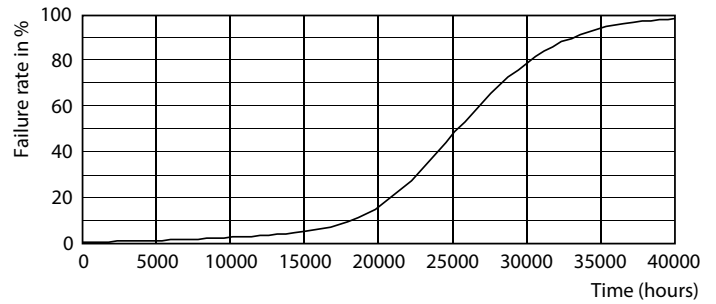

MASTER LEDspot PAR

Lifetime

LEDspot E27 PAR30L 35W 4000K

LEDspot E27 PAR30L 35W 4000K