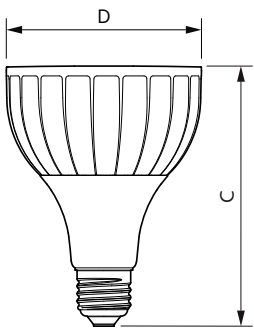

Product data

General Information	
Cap base	E27 [E27]
Nominal lifetime (nom.)	25000 h
Switching cycle	50000X
Technical type	40-70W
Light Technical	
Colour Code	857 [CCT of 5,700 K]
Technical Beam Angle (Nom)	15 °
Lamp Luminous Flux 25°C EL (Nom)	4200 lm
Lamp Luminous Flux (Nom)	4200 lm
Luminous intensity (nom.)	42000 cd
Colour Designation	Daylight
Colour Temperature, horizontal (Nom)	5700 K
Lamp Luminous Efficacy EM (Nom)	105.00 lm/W
Colour consistency	<6
Colour Rendering Index,horiz (Nom)	82

Full product code	871869675937000
-------------------	-----------------

Order product name	Master LED PAR30L 40W 15D 857
EAN/UPC – product	8718696759370
Order code	929001374608
Numerator – quantity per pack	1
Numerator – packs per outer box	6
Material no. (12NC)	929001374608
Net weight (piece)	0.410 kg

Dimensional drawing

PAR30L 35-35W 4000lm 15D 6000K E27 ND

Product	D	C
Master LED PAR30L 40W 15D 857	95.5 mm	129 mm

Photometric data

LEDspot E27 PAR30L 35W 6000K

LEDspot E27 PAR30L 35W 6000K

MASTER LEDspot PAR