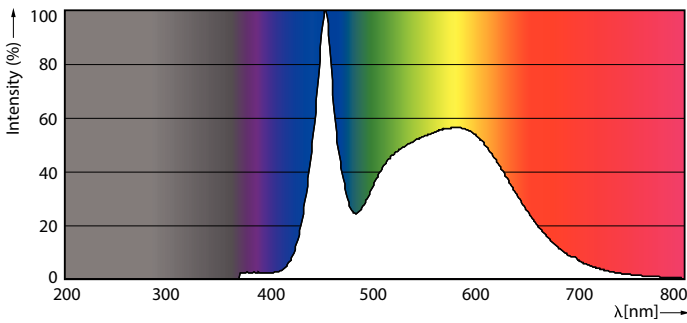

Photometric data

LEDspot E27 PAR30L 35W 6000K