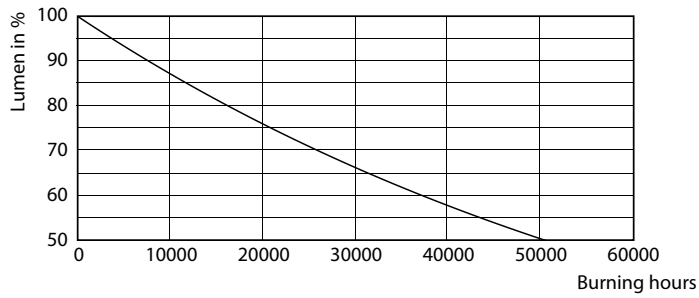

MASTER LEDspot PAR

Lifetime

LEDspot E27 PAR30L 35W 4000K

LEDspot E27 PAR30L 35W 4000K