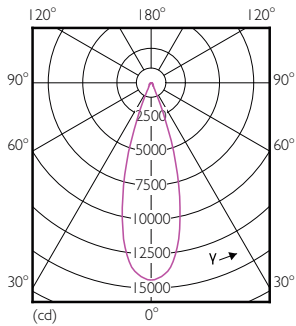

Photometric data

LEDspot MAS 41W E27 PAR30L 827 30D ND