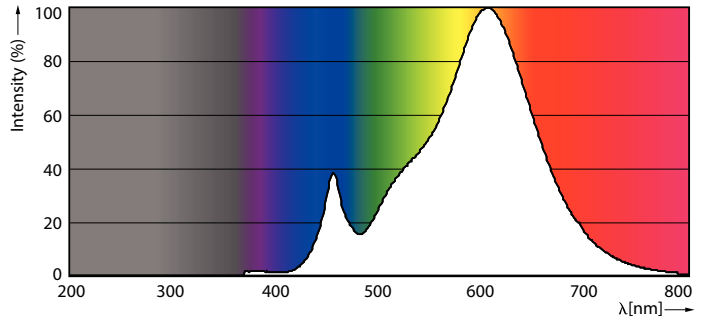

LEDspot MAS 41W E27 PAR30L 827 30D ND