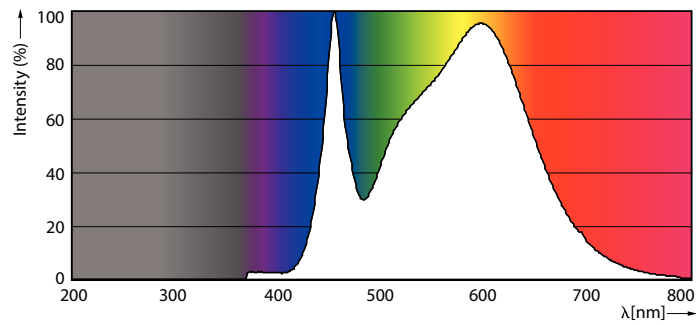

Photometric data

LEDspot E27 PAR30L 40W 4000K