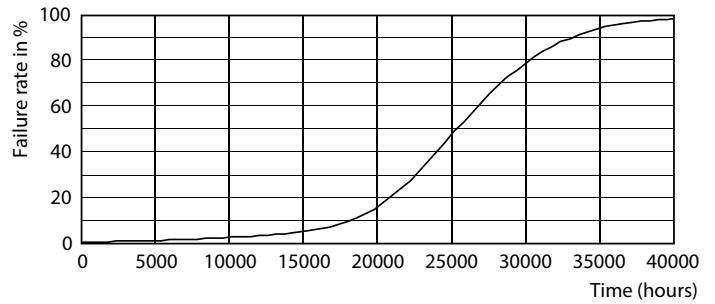

MASTER LEDspot PAR High Lumen

Lifetime

LEDspot E27 PAR30L 35W 4000K

LEDspot E27 PAR30L 35W 4000K