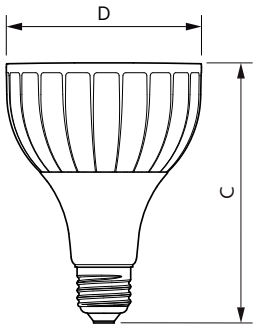

MASTER LEDspot PAR High Lumen

Energy Consumption kWh/1000 h	40 kWh
Product Data	
Full product code	871869675945500
Order product name	Master LED PAR30L 40W 30D 840
EAN/UPC – product	8718696759455
Order code	929001374908

Numerator – quantity per pack	1
Numerator – packs per outer box	6
Material no. (12NC)	929001374908
Net weight (piece)	0.410 kg

Dimensional drawing

PAR30L 40-35W 4500lm 30D 4000K E27 ND

Product	D	C
Master LED PAR30L 40W 30D 840	95.5 mm	129 mm