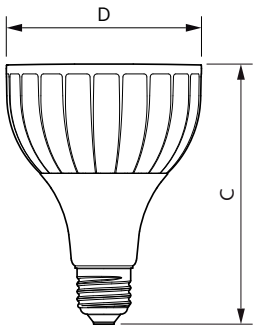

Product data

General Information	
Cap base	E27 [E27]
Nominal lifetime (nom.)	25000 h
Switching cycle	50000X
Technical type	40-70W
Light Technical	
Colour Code	840 [CCT of 4,000 K]
Technical Beam Angle (Nom)	30 °
Lamp Luminous Flux 25°C EL (Nom)	4600 lm
Luminous intensity (nom.)	14000 cd
Colour Designation	Cool White (CW)
Colour Temperature, horizontal (Nom)	4000 K
Lamp Luminous Efficacy EM (Nom)	115.00 lm/W
Colour consistency	<6
Colour Rendering Index,horiz (Nom)	82

Full product code	871869675945500
-------------------	-----------------

Order product name	Master LED PAR30L 40W 30D 840
EAN/UPC – product	8718696759455
Order code	929001374908
Numerator – quantity per pack	1
Numerator – packs per outer box	6
Material no. (12NC)	929001374908
Net weight (piece)	0.410 kg

Dimensional drawing

PAR30L 40-35W 4500lm 30D 4000K E27 ND

Product	D	C
Master LED PAR30L 40W 30D 840	95.5 mm	129 mm

Photometric data

LEDspot E27 PAR30L 40W 4000K

LEDspot E27 PAR30L 40W 4000K

MASTER LEDspot PAR