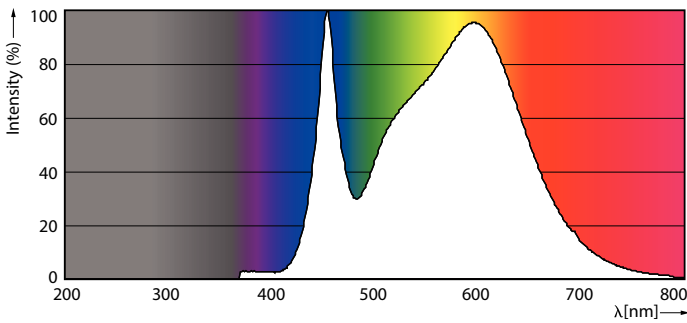

Photometric data

LEDspot E27 PAR30L 40W 4000K