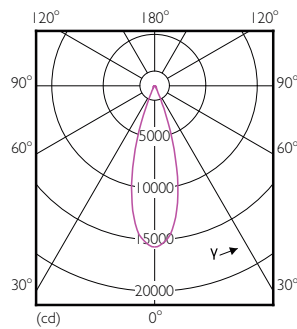

Product data

General Information	
Cap base	E27 [E27]
Nominal lifetime (nom.)	25000 h
Switching cycle	50000X
Technical type	40-70W
Light Technical	
Colour Code	840 [CCT of 4,000 K]
Technical Beam Angle (Nom)	30 °
Lamp Luminous Flux 25°C EL (Nom)	4600 lm
Luminous intensity (nom.)	14000 cd
Colour Designation	Cool White (CW)
Colour Temperature, horizontal (Nom)	4000 K
Lamp Luminous Efficacy EM (Nom)	115.00 lm/W
Colour consistency	<6
Colour Rendering Index,horiz (Nom)	82

Dimensional drawing

PAR30L 40-35W 4500lm 30D 4000K E27 ND

Product	D	C
Master LED PAR30L 40W 30D 840	95.5 mm	129 mm

Photometric data

LEDspot E27 PAR30L 40W 4000K

LEDspot E27 PAR30L 40W 4000K

MASTER LEDspot PAR