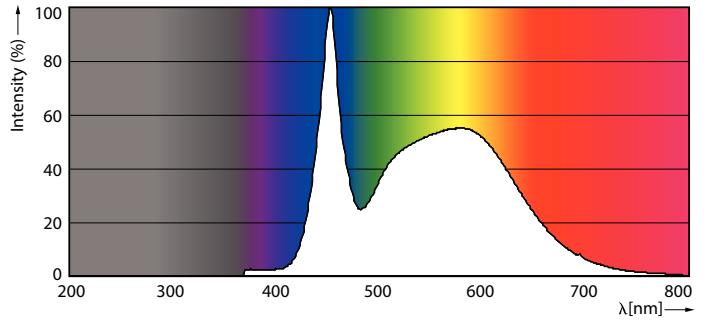

Product data

General Information	
Cap base	E27 [E27]
Nominal lifetime (nom.)	25000 h
Switching cycle	50000X
Technical type	40-70W
Light Technical	
Colour Code	857 [CCT of 5,700 K]
Technical Beam Angle (Nom)	30 °
Lamp Luminous Flux 25°C EL (Nom)	4600 lm
Lamp Luminous Flux (Nom)	4600 lm
Luminous intensity (nom.)	14000 cd
Colour Designation	Daylight
Colour Temperature, horizontal (Nom)	5700 K
Lamp Luminous Efficacy EM (Nom)	115.00 lm/W
Colour consistency	<6
Colour Rendering Index,horiz (Nom)	82

Dimensional drawing

PAR30L 40-35W 4500lm 30D 6000K E27 ND

Product	D	C
Master LED PAR30L 40W 30D 857	95.5 mm	129 mm

Photometric data

LEDspot E27 PAR30L 40W 6000K

LEDspot E27 PAR30L 40W 6000K

MASTER LEDspot PAR