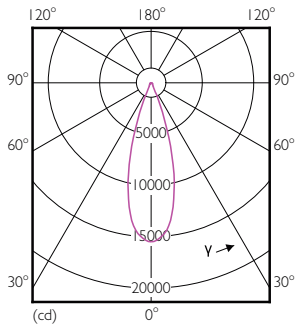

Product data

General Information	
Cap base	E27 [E27]
Nominal lifetime (nom.)	25000 h
Switching cycle	50000X
Technical type	40-70W
Light Technical	
Colour Code	857 [CCT of 5,700 K]
Technical Beam Angle (Nom)	30 °
Lamp Luminous Flux 25°C EL (Nom)	4600 lm
Lamp Luminous Flux (Nom)	4600 lm
Luminous intensity (nom.)	14000 cd
Colour Designation	Daylight
Colour Temperature, horizontal (Nom)	5700 K
Lamp Luminous Efficacy EM (Nom)	115.00 lm/W
Colour consistency	<6
Colour Rendering Index,horiz (Nom)	82

Full product code	871869675947900
-------------------	-----------------

Order product name	Master LED PAR30L 40W 30D 857
EAN/UPC – product	8718696759479
Order code	929001375008
Numerator – quantity per pack	1
Numerator – packs per outer box	6
Material no. (12NC)	929001375008
Net weight (piece)	0.410 kg

Dimensional drawing

PAR30L 40-35W 4500lm 30D 6000K E27 ND

Product	D	C
Master LED PAR30L 40W 30D 857	95.5 mm	129 mm

Photometric data

LEDspot E27 PAR30L 40W 6000K

LEDspot E27 PAR30L 40W 6000K

MASTER LEDspot PAR