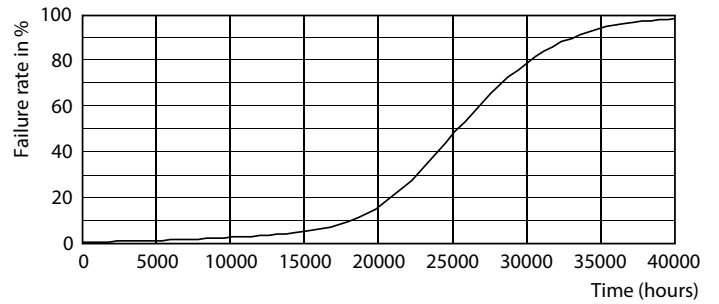

MASTER LEDspot PAR

Lifetime

LEDspot E27 PAR30L 35W 4000K

LEDspot E27 PAR30L 35W 4000K