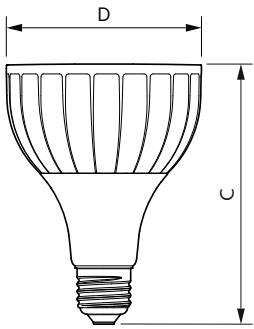

Product data

General Information	
Cap base	E27 [E27]
Nominal lifetime (nom.)	25000 h
Switching cycle	50000X
Technical type	40-70W
Light Technical	
Colour Code	857 [CCT of 5,700 K]
Technical Beam Angle (Nom)	30 °
Lamp Luminous Flux 25°C EL (Nom)	4600 lm
Lamp Luminous Flux (Nom)	4600 lm
Luminous intensity (nom.)	14000 cd
Colour Designation	Daylight
Colour Temperature, horizontal (Nom)	5700 K
Lamp Luminous Efficacy EM (Nom)	115.00 lm/W
Colour consistency	<6
Colour Rendering Index,horiz (Nom)	82

Full product code	871869675947900
-------------------	-----------------

Order product name	Master LED PAR30L 40W 30D 857
EAN/UPC – product	8718696759479
Order code	929001375008
Numerator – quantity per pack	1
Numerator – packs per outer box	6
Material no. (12NC)	929001375008
Net weight (piece)	0.410 kg

Dimensional drawing

PAR30L 40-35W 4500lm 30D 6000K E27 ND

Product	D	C
Master LED PAR30L 40W 30D 857	95.5 mm	129 mm

Photometric data

LEDspot E27 PAR30L 40W 6000K

LEDspot E27 PAR30L 40W 6000K

MASTER LEDspot PAR