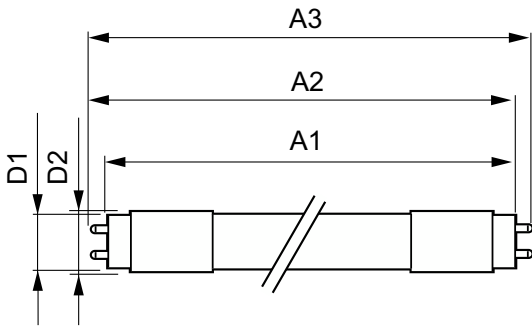

Warnings and Safety

• -

Product data

General Information	
Cap-Base	G13 [Medium Bi-Pin Fluorescent]
Nominal lifetime	50,000 hour(s)
Switching Cycle	50,000
Lighting Technology	LED
EU RoHS compliant	Yes

Light Technical	
Color Code	840 [CCT of 4000K]
Beam Angle (Nom)	160 degree(s)
Luminous Flux	2,100 lm
Color Designation	Cool White (CW)
Correlated Color Temperature (Nom)	4000 K
Luminous Efficacy (rated) (Nom)	150.00 lm/W
Color Consistency	<6
Color rendering index (CRI)	83

Temperature	
Ambient temperature range	-20 °C to 45 °C
T-Case Maximum (Nom)	55 °C

MASTER LEDtube EM/Mains T8

Controls and Dimming

Dimmable	No
----------	----

Mechanical and Housing

Product Length	1,200 mm
Bulb Shape	Tube, double-ended

Approval and Application

Energy Saving Product	Yes
Approval Marks	CE marking RoHS compliance KEMA Keur certificate
Energy Consumption kWh/1000 h	14 kWh

Product Data

Order product name	MAS LEDtube 1200mm 14W 840 T8 THD
Full product name	MASTER LEDtube 1200mm 14W 840 T8 THD
Full product code	871869672857400
Order code	72857400
Material Nr. (12NC)	929001375208
Numerator - Quantity Per Pack	1
EAN/UPC - Product/Case	8718696728574
Numerator - Packs per outer box	10
EAN/UPC - Case	8718696728581

Dimensional drawing

Product	D1	D2	A1	A2	A3
MAS LEDtube 1200mm 14W 840 T8 THD	25.8 mm	28 mm	1,198.2 mm	1,205.3 mm	1,212.4 mm

Photometric data

General uniform lighting - MAS LEDtube 1200mm 14W 840 T8 THD

Spectral Power Distribution Colour - MAS LEDtube 1200mm 14W 840 T8 THD