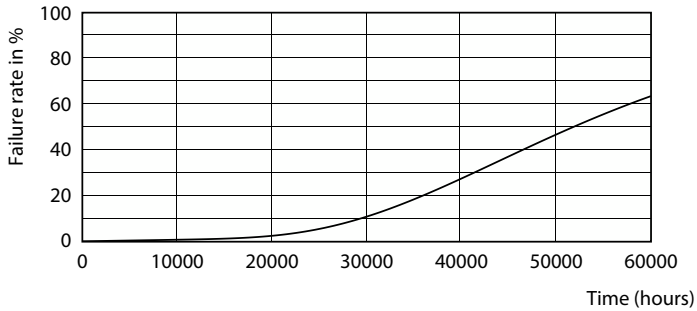

MASTER LEDtube EM/Mains T8

Photometric data

Light Distribution Diagram - MAS LEDtube 1200mm 14W 840 T8 THD

Lifetime

Life Expectancy Diagram - MAS LEDtube 1200mm 14W 840 T8 THD

Life Expectancy Diagram - MAS LEDtube 1200mm 14W 840 T8 THD