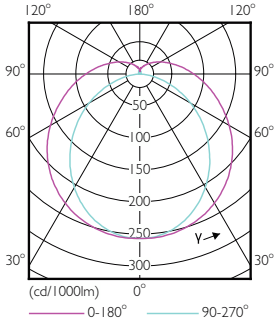

Dimensional drawing

Product	D1	D2	A1	A2	A3
MAS LEDtube 1200mm 14W 840 T8 THD	25.8 mm	28 mm	1,198.2 mm	1,205.3 mm	1,212.4 mm

Photometric data

General uniform lighting - MAS LEDtube 1200mm 14W 840 T8 THD

Spectral Power Distribution Colour - MAS LEDtube 1200mm 14W 840 T8 THD

MASTER LEDtube EM/Mains T8

Photometric data

Light Distribution Diagram - MAS LEDtube 1200mm 14W 840 T8 THD

Lifetime

Life Expectancy Diagram - MAS LEDtube 1200mm 14W 840 T8 THD

Life Expectancy Diagram - MAS LEDtube 1200mm 14W 840 T8 THD