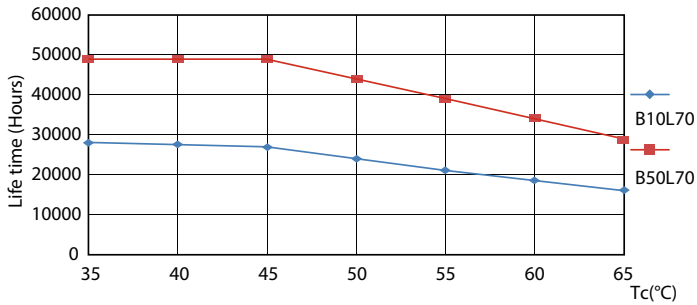

Lifetime

Life Expectancy Diagram - MAS LEDtube 1200mm 14W 840 T8 THD