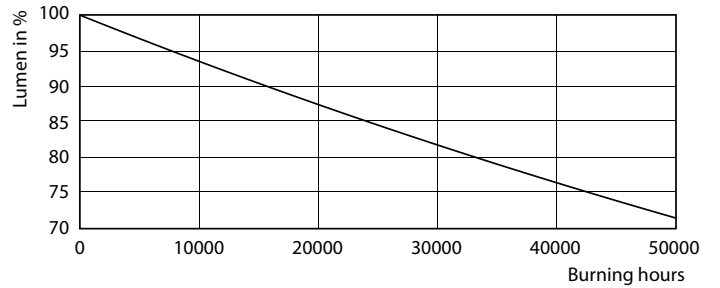

Life Expectancy Diagram - MAS LEDtube 1200mm 14W 840 T8 THD

Lumen Maintenance Diagram - MAS LEDtube 1200mm 14W 840 T8 THD