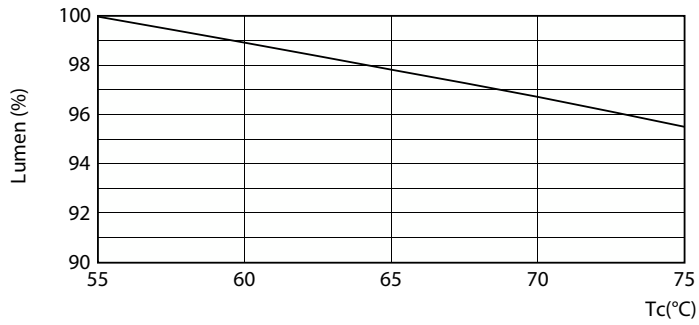

MASTER LEDtube EM/Mains T8

Lifetime

Lumen Maintenance Diagram - MAS LEDtube 1200mm 14W 840 T8 THD