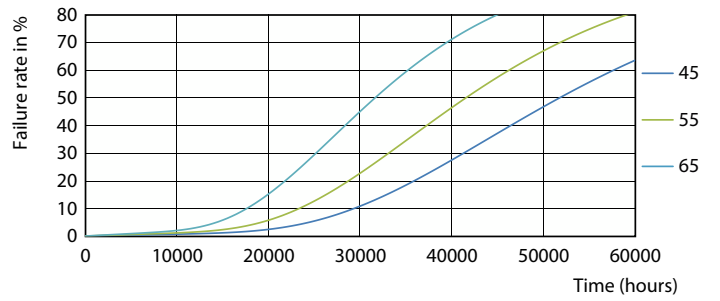

MASTER LEDtube EM/Mains T8

Photometric data

Light Distribution Diagram - MAS LEDtube 1200mm 14W 840 T8 THD

Lifetime

Life Expectancy Diagram - MAS LEDtube 1200mm 14W 840 T8 THD

Life Expectancy Diagram - MAS LEDtube 1200mm 14W 840 T8 THD