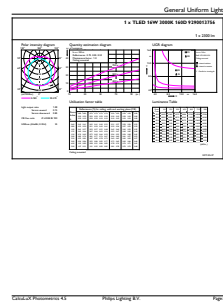

Approval and Application	
Energy efficiency label (EEL)	A++

MASTER LEDtube EM/Mains

Energy-saving product	Yes
Approval marks	CE marking RoHS compliance KEMA Keur certificate
Energy Consumption kWh/1000 h	16 kWh
Product Data	
Full product code	871869672855000
Order product name	MASTER LEDtube 1050mm 16W 830 T8

EAN/UPC – product	8718696728550
Order code	72855000
Numerator – quantity per pack	1
Numerator – packs per outer box	10
Material no. (12NC)	929001375602
Net weight (piece)	0.212 kg

Dimensional drawing

TLED 220-240V 16-38W 2300lm 3000K G13 ND

Product	D1	D2	A1	A2	A3
MASTER LEDtube 1050mm 16W 830 T8	25.8 mm	28 mm	1045.8 mm	1052.9 mm	1060 mm

Photometric data

LEDtube 600mm 8W G5 830 1000lm

LEDtube MAS 16W G13 830 ND

LEDtube MAS 16W G13 830 ND

MASTER LEDtube EM/Mains