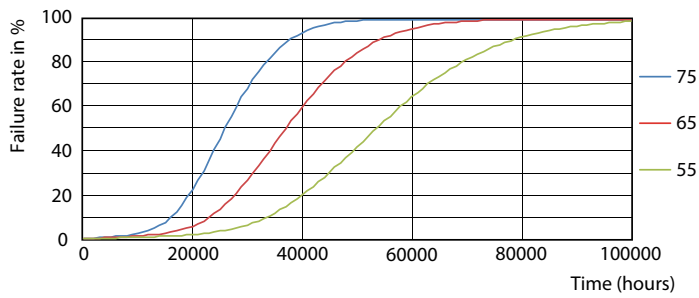

MASTER LEDtube EM/Mains

Lifetime

LEDtube MAS 16W G13 830 ND