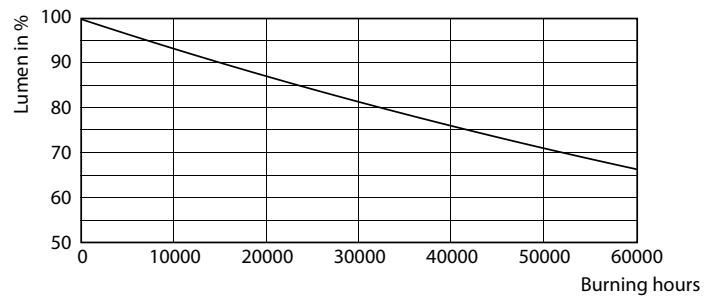

LEDtube MAS 16W G13 830 ND