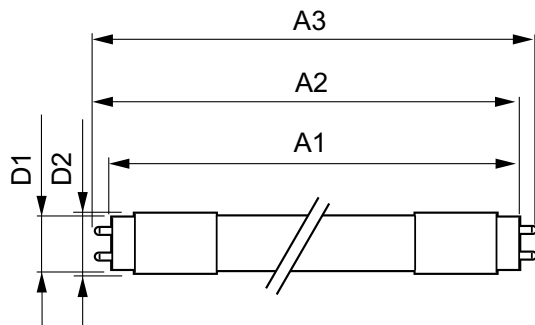

Product data

General Information	
Cap base	G13 [Medium Bi-Pin Fluorescent]
EU RoHS compliant	Yes
Nominal lifetime (nom.)	50000 h
Switching cycle	200000X

Light Technical	
Colour code	830 [CCT of 3,000 K]
Luminous flux (nom.)	2300 lm
Correlated Colour Temperature (Nom)	3000 K
Colour consistency	<6
Color rendering index (nom.)	80
LLMF at end of nominal lifetime (nom.)	70 %

Temperature	
T ambient (max.)	45 °C
T ambient (min.)	-20 °C
T storage (max.)	65 °C
T storage (min.)	-40 °C
T-Case maximum (nom.)	55 °C

Controls and Dimming	
Dimmable	No

Mechanical and Housing	
Bulb material	Plastic
Product length	1050 mm

EAN/UPC – product	8718696728550
Order code	72855000
Numerator – quantity per pack	1
Numerator – packs per outer box	10
Material no. (12NC)	929001375602
Net weight (piece)	0.212 kg

Dimensional drawing

TLED 220-240V 16-38W 2300lm 3000K G13 ND

Product	D1	D2	A1	A2	A3
MASTER LEDtube 1050mm 16W 830 T8	25.8 mm	28 mm	1045.8 mm	1052.9 mm	1060 mm

Photometric data

LEDtube 600mm 8W G5 830 1000lm

LEDtube MAS 16W G13 830 ND

LEDtube MAS 16W G13 830 ND

MASTER LEDtube EM/Mains