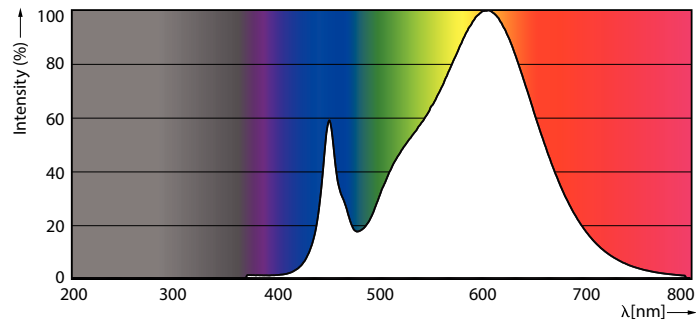

Photometric data

LEDtube 600mm 8W G5 830 1000lm