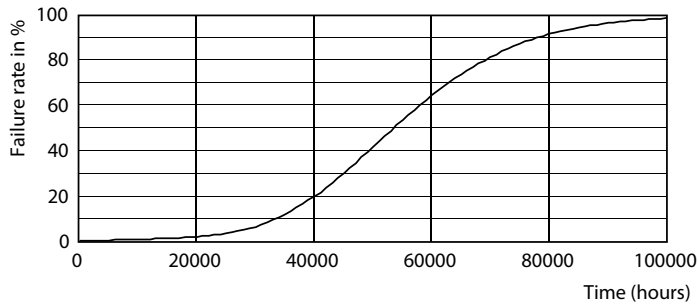

MASTER LEDtube EM/Mains

Lifetime

LEDtube MAS 16W G13 830 ND