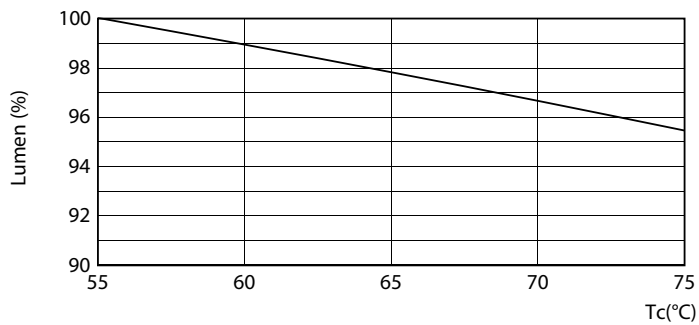

LEDtube MAS 16W G13 830 ND

LEDtube MAS 16W G13 830 ND