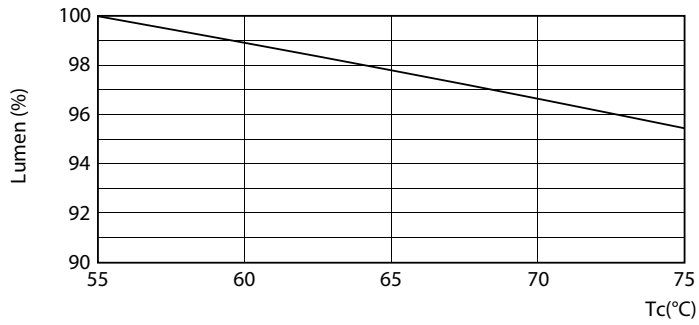

MASTER LEDtube EM/Mains T8

Lifetime

LEDtube G13 21.5W ND LumenVsTc