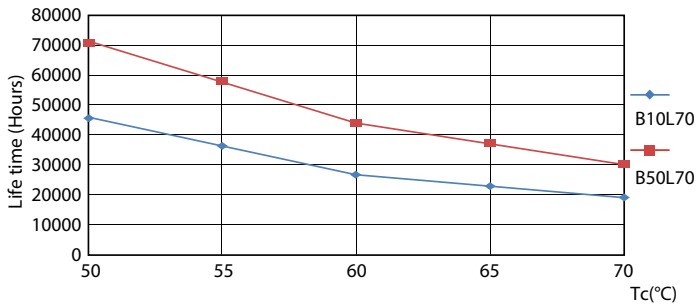

LEDtube G13 ND

LEDtube G13 ND LifetimeVsTc