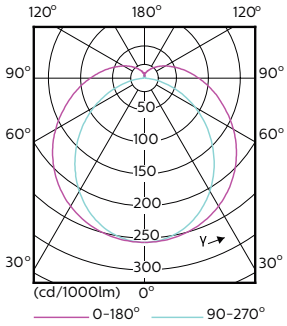

MASTER LEDtube EM/Mains T8

Photometric data

LEDtube 1200mm 15W G13 840 2500lm