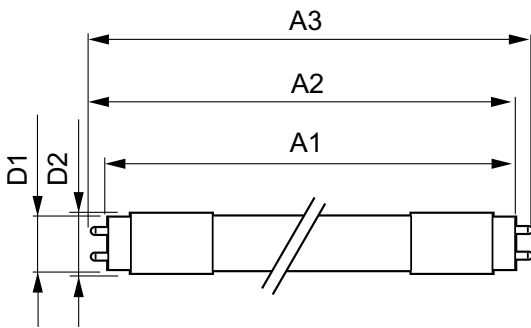

Warnings and Safety

Dimensional drawing

TLED 5ft 21.5-58W 3700lm 4000K G13 ND

Product	D1	D2	A1	A2	A3
MASTER LEDtube 1500mm UE 21.5W 840 T8	25.8 mm	28 mm	1498.8 mm	1505.9 mm	1513 mm

Photometric data

LEDtube 1500mm 22W G13 840 3700lm