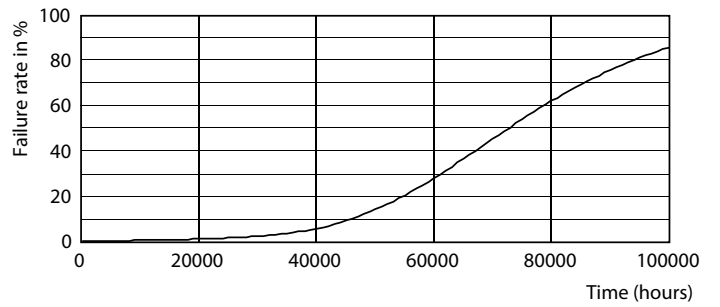

LEDtube 1500mm 22W G13 840 3700lm

MASTER LEDtube EM/Mains T8

Photometric data

LEDtube 1200mm 15W G13 840 2500lm

Lifetime

LEDtube G13 ND

LEDtube G13 ND FailureRate

LEDtube G13 ND LifetimeVsTc