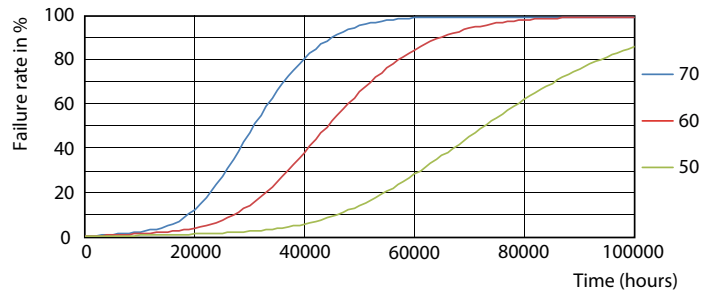

LEDtube 1500mm 22W G13 840 3700lm

MASTER LEDtube EM/Mains T8

Photometric data

LEDtube 1200mm 15W G13 840 2500lm

Lifetime

LEDtube G13 ND

LEDtube G13 ND FailureRate

LEDtube G13 ND LifetimeVsTc