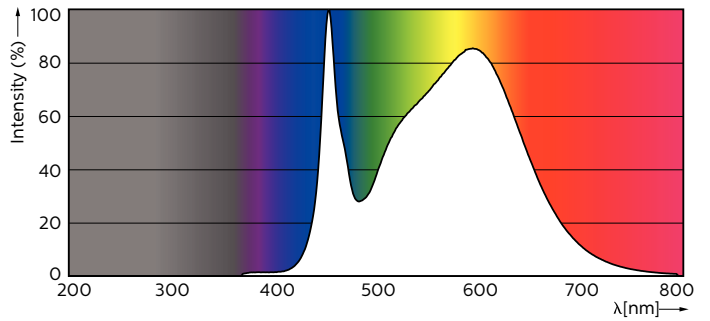

LEDtube 1500mm 22W G13 840 3700lm

LEDtube 1500mm 22W G13 840 3700lm