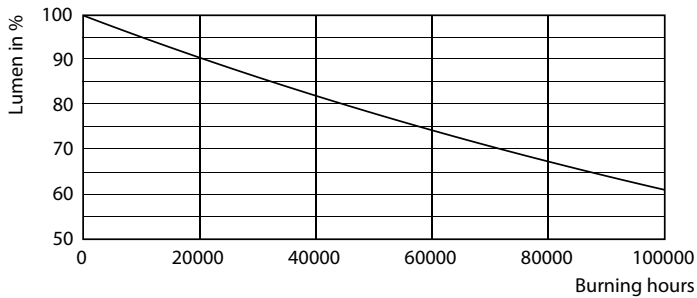

LEDtube 1500mm 22W G13 840 3700lm

MASTER LEDtube EM/Mains T8

Photometric data

LEDtube 1200mm 15W G13 840 2500lm

Lifetime

LEDtube G13 ND

LEDtube G13 ND FailureRate

LEDtube G13 ND LifetimeVsTc