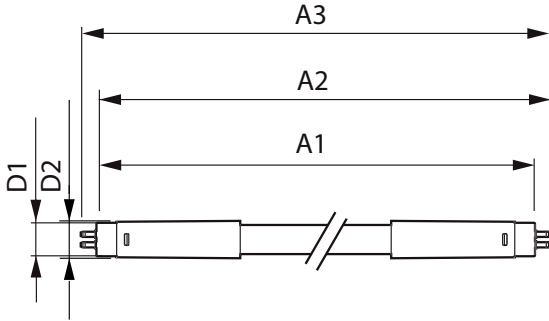

Product data

General Information	
Cap base	G5 [G5]
Nominal lifetime (nom.)	30000 h
Switching cycle	50000X
Light Technical	
Colour Code	830 [CCT of 3,000 K]
Lamp Luminous Flux 25°C EL (Nom)	1000 lm
Colour Temperature, horizontal (Nom)	3000 K
Colour consistency	<6
Colour Rendering Index,horiz (Nom)	80
LLMF at end of nominal lifetime (nom.)	70 %
Operating and Electrical	
Input frequency	50 to 60 Hz
Power (Rated) (Nom)	8 W
Lamp current (max.)	89 mA
Lamp current (min.)	39 mA
Starting time (nom.)	0.5 s
Warm-up time to 60% light (nom.)	0.5 s
Power factor (nom.)	0.92
Voltage (Nom)	100-240 V

Temperature	
T ambient (max.)	45 °C
T ambient (min.)	-20 °C
T storage (max.)	65 °C
T storage (min.)	-40 °C
T-Case maximum (nom.)	70 °C
Controls and Dimming	
Dimmable	No
Mechanical and Housing	
Product length	600 mm
Approval and Application	
Energy efficiency label (EEL)	A++
Energy-saving product	Yes
Approval marks	CE marking RoHS compliance KEMA Keur certificate
Energy Consumption kWh/1000 h	8 kWh
Product Data	
Full product code	871869673196300
Order product name	CorePro LEDtube 600mm 8W830 G5 I APR

Essential LEDtube

EAN/UPC – product	8718696731963
Order code	929001380608
Numerator – quantity per pack	1
Numerator – packs per outer box	20

Material no. (12NC)	929001380608
Net weight (piece)	0.080 kg

Dimensional drawing