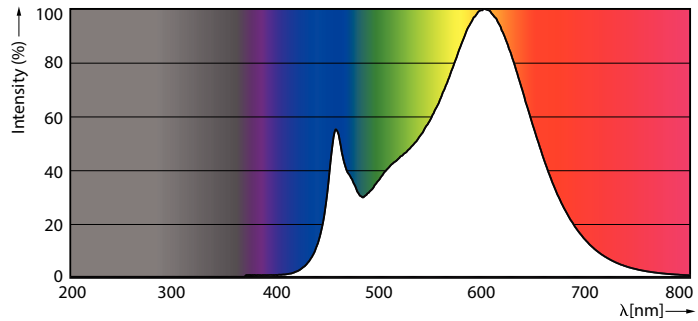

ESSENTIAL LEDtube 8W G5 830 APR