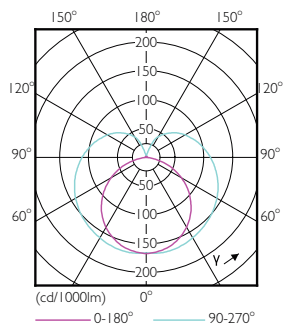

Product data

General Information	
Cap base	G5 [G5]
Nominal lifetime (nom.)	30000 h
Switching cycle	50000X
Light Technical	
Colour Code	830 [CCT of 3,000 K]
Lamp Luminous Flux 25°C EL (Nom)	1000 lm
Colour Temperature, horizontal (Nom)	3000 K
Colour consistency	<6
Colour Rendering Index,horiz (Nom)	80
LLMF at end of nominal lifetime (nom.)	70 %
Operating and Electrical	
Input frequency	50 to 60 Hz
Power (Rated) (Nom)	8 W
Lamp current (max.)	89 mA
Lamp current (min.)	39 mA
Starting time (nom.)	0.5 s
Warm-up time to 60% light (nom.)	0.5 s
Power factor (nom.)	0.92
Voltage (Nom)	100-240 V

TLED 600mm 100-240V 8-14W 1050lm 3000K

Product	D1	D2	A1	A2	A3
CorePro LEDtube 600mm	15.8 mm	19 mm	549 mm	556.1 mm	563.2 mm
8W830 G5 I APR					

Photometric data

ESSENTIAL LEDtube 8W G5 830 APR

ESSENTIAL LEDtube 8W G5 830 APR