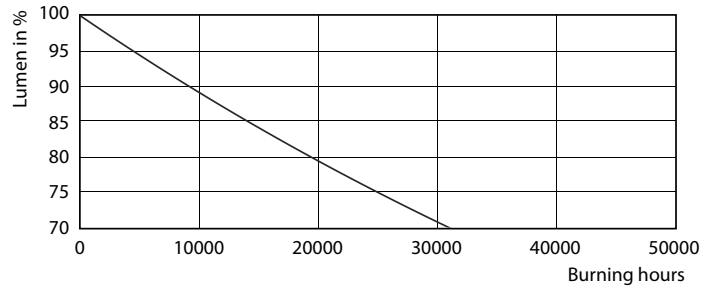

Life Expectancy Diagram - CorePro LEDtube 600mm 8W830 G5 I APR