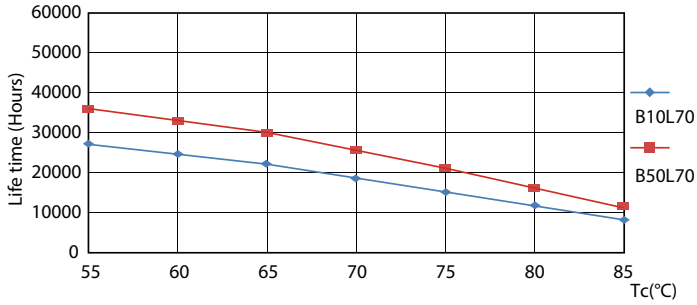

Essential LEDtube

Lifetime

Life Expectancy Diagram - CorePro LEDtube 600mm 8W830 G5 I APR