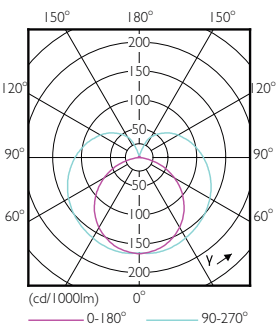

Product data

General Information	
Cap-Base	G5
Nominal lifetime	30,000 hour(s)
Switching Cycle	50,000
Lighting Technology	LED
EU RoHS compliant	Yes
Light Technical	
Color Code	830 [CCT of 3000K]
Beam Angle (Nom)	200 degree(s)
Luminous Flux	1,000 lm
Color Designation	White (WH)
Correlated Color Temperature (Nom)	3000 K
Luminous Efficacy (rated) (Nom)	125.00 lm/W
Color Consistency	<6
Color rendering index (CRI)	80
LLMF At End Of Nominal Lifetime (Nom)	70 %
Operating and Electrical	
Line Frequency	50 to 60 Hz
Input Frequency	50 to 60 Hz
Power Consumption	8 W
Lamp Current (Max)	89 mA

Lamp Current (Min)	39 mA
Starting Time (Nom)	0.5 s
Warm-up time to 60% light	0.5 s
Power Factor (Fraction)	0.92
Voltage (Nom)	100-240 V
Temperature	
Ambient temperature range	-20 °C to 45 °C
T-Case Maximum (Nom)	70 °C
Controls and Dimming	
Dimmable	No
Mechanical and Housing	
Product Length	600 mm
Bulb Shape	T5
Approval and Application	
Energy Saving Product	Yes
Approval Marks	CE marking RoHS compliance KEMA Keur certificate
Energy Consumption kWh/1000 h	8 kWh

Numerator - Quantity Per Pack	1
EAN/UPC - Product/Case	8718696731963
Numerator - Packs per outer box	20
EAN/UPC - Case	8718696731970

Dimensional drawing

Product	D1	D2	A1	A2	A3
CorePro LEDtube 600mm 8W830 G5 I APR	15.8 mm	19 mm	549 mm	556.1 mm	563.2 mm

Photometric data

General uniform lighting - CorePro LEDtube 600mm 8W830 G5 I APR

Spectral Power Distribution Colour - CorePro LEDtube 600mm 8W830 G5 I APR

Light Distribution Diagram - CorePro LEDtube 600mm 8W830 G5 I APR