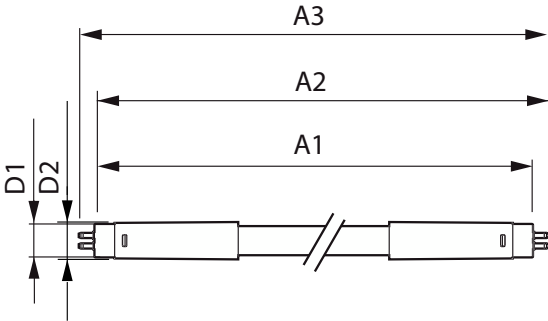

Essential LEDtube

Product Data

Order product name	CorePro LEDtube 600mm 8W830 G5 I APR
Full product name	CorePro LEDtube 600mm 8W830 G5 I APR
Full product code	871869673196300
Order code	929001380608
Material Nr. (12NC)	929001380608

Numerator - Quantity Per Pack	1
EAN/UPC - Product/Case	8718696731963
Numerator - Packs per outer box	20
EAN/UPC - Case	8718696731970

Dimensional drawing

Product	D1	D2	A1	A2	A3
CorePro LEDtube 600mm 8W830 G5 I APR	15.8 mm	19 mm	549 mm	556.1 mm	563.2 mm

Photometric data