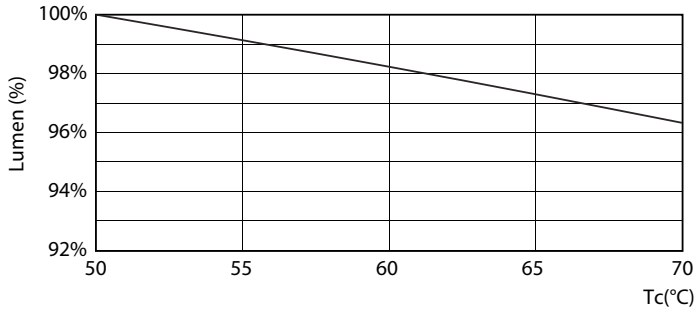

Lumen Maintenance Diagram - CorePro LEDtube 600mm 8W830 G5 I APR

Lumen Maintenance Diagram - CorePro LEDtube 600mm 8W830 G5 I APR