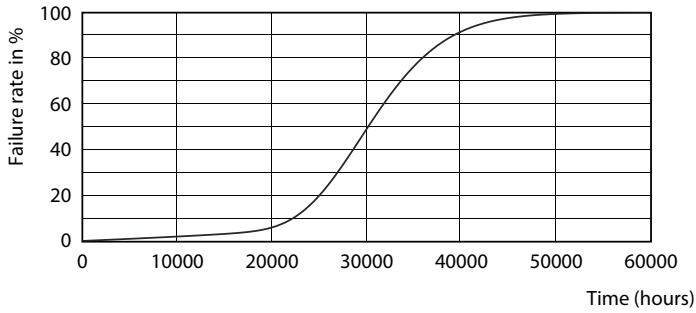

Life Expectancy Diagram - CorePro LEDtube 600mm 8W830 G5 I APR