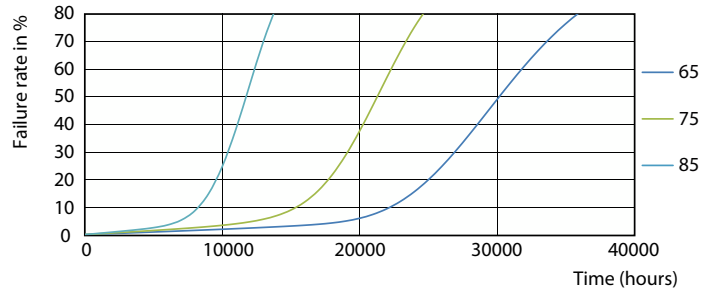

Essential LEDtube

Lifetime

Life Expectancy Diagram - CorePro LEDtube 600mm 8W830 G5 I APR