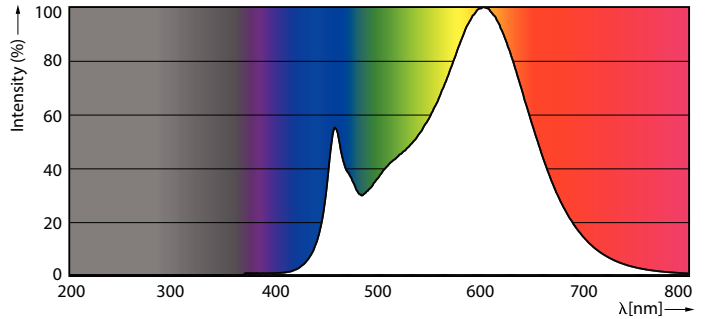

General uniform lighting - CorePro LEDtube 600mm 8W830 G5 I APR

Spectral Power Distribution Colour - CorePro LEDtube 600mm 8W830 G5 I APR