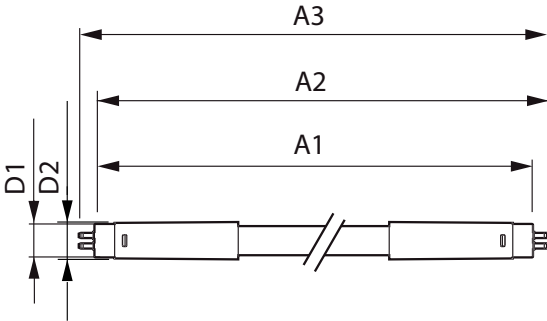

### Product data

General Information		Voltage (Nom)	
Cap-Base	G5 [ G5]	100-240 V	
EU RoHS compliant	Yes	Temperature	
Nominal Lifetime (Nom)	30000 h	T-Ambient (Max)	45 °C
Switching Cycle	50000X	T-Ambient (Min)	-20 °C
Light Technical		T-Storage (Max)	65 °C
Color Code	840 [ CCT of 4000K]	T-Storage (Min)	-40 °C
Luminous Flux (Nom)	1050 lm	T-Case Maximum (Nom)	70 °C
Correlated Color Temperature (Nom)	4000 K	Controls and Dimming	
Color Consistency	<6	Dimmable	No
Color Rendering Index (Nom)	80	Mechanical and Housing	
LLMF At End Of Nominal Lifetime (Nom)	70 %	Product Length	600 mm
Operating and Electrical		Approval and Application	
Input Frequency	50 to 60 Hz	Energy Efficiency Label (EEL)	A++
Power (Nom)	8 W	Energy Saving Product	Yes
Lamp Current (Max)	89 mA	Approval Marks	CE marking RoHS compliance KEMA Keur certificate
Lamp Current (Min)	39 mA	Energy Consumption kWh/1000 h	8 kWh
Starting Time (Nom)	0.5 s		
Warm Up Time to 60% Light (Nom)	0.5 s		
Power Factor (Nom)	0.92		

## Product Data

Full product code	871869673198700
Order product name	CorePro LEDtube 600mm 8W840 G5 I APR
EAN/UPC - Product	8718696731987
Order code	929001380708
Numerator - Quantity Per Pack	1

Numerator - Packs per outer box	20
Material Nr. (12NC)	929001380708
Net Weight (Piece)	0.080 kg

## Dimensional drawing

TLED 600mm 100-240V 8-14W 1050lm 4000K

Product	D1	D2	A1	A2	A3
CorePro LEDtube 600mm 8W840 G5 I APR	15.8 mm	19 mm	549 mm	556.1 mm	563.2 mm