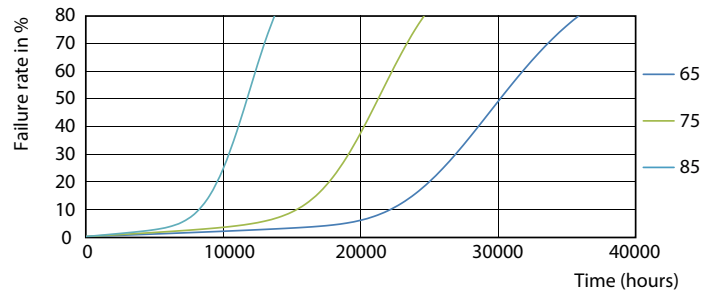

Essential LEDtube

Lifetime

ESSENTIAL LEDtube 8-16W G5 830-865 APR