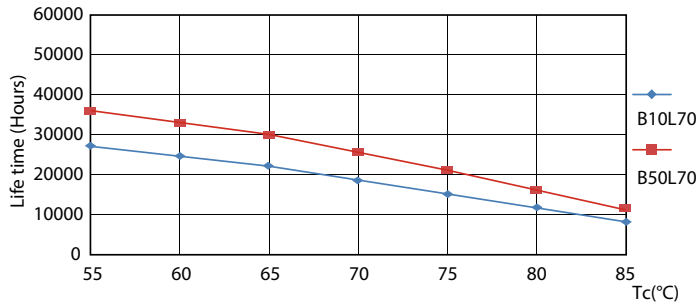

Essential LEDtube

Lifetime

ESSENTIAL LEDtube 8-16W G5 830-865 APR