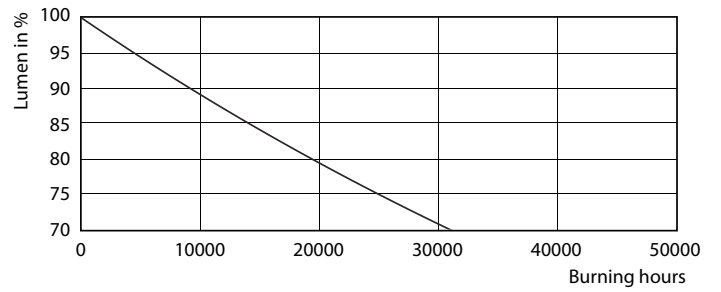

ESSENTIAL LEDtube 8-16W G5 830-865 APR