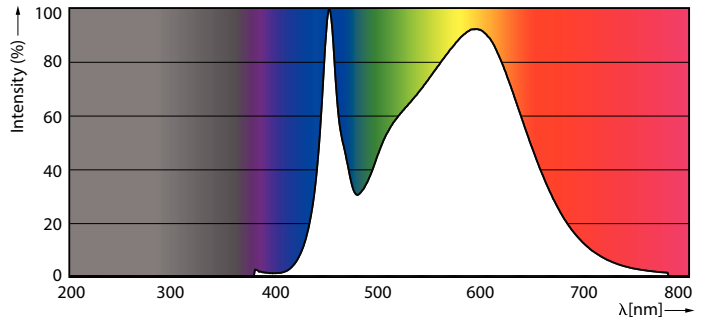

ESSENTIAL LEDtube 8W G5 840 APR