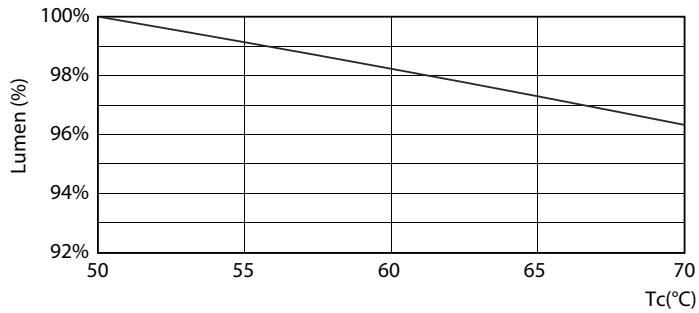

ESSENTIAL LEDtube 8-16W G5 830-865 APR

ESSENTIAL LEDtube 8W G5 830-865 APR