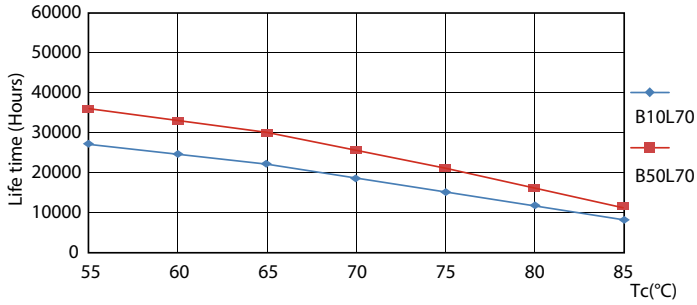

Product data

General Information	
Cap base	G5 [G5]
EU RoHS compliant	Yes
Nominal lifetime (nom.)	30000 h
Switching cycle	50000X
Light Technical	
Colour code	865 [CCT of 6,500 K]
Luminous flux (nom.)	1050 lm
Correlated Colour Temperature (Nom)	6500 K
Colour consistency	<6
Color rendering index (nom.)	80
LLMF at end of nominal lifetime (nom.)	70 %
Operating and Electrical	
Input frequency	50 to 60 Hz
Power (Rated) (Nom)	8 W
Lamp current (max.)	89 mA
Lamp current (min.)	39 mA
Starting time (nom.)	0.5 s
Warm-up time to 60% light (nom.)	0.5 s
Power factor (nom.)	0.92

Photometric data

ESSENTIAL LEDtube 8W G5 865 APR

ESSENTIAL LEDtube 8W G5 865 APR

ESSENTIAL LEDtube 8W G5 840 APR

Essential LEDtube

Lifetime

ESSENTIAL LEDtube 8-16W G5 830-865 APR

ESSENTIAL LEDtube 8-16W G5 830-865 APR