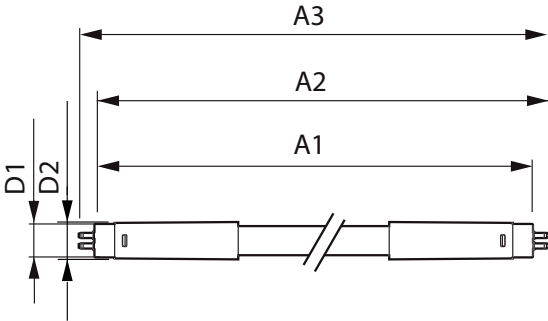

Product data

General Information	
Cap base	G5 [G5]
EU RoHS compliant	Yes
Nominal lifetime (nom.)	30000 h
Switching cycle	50000X
Light Technical	
Colour code	865 [CCT of 6,500 K]
Luminous flux (nom.)	1050 lm
Correlated Colour Temperature (Nom)	6500 K
Colour consistency	<6
Color rendering index (nom.)	80
LLMF at end of nominal lifetime (nom.)	70 %
Operating and Electrical	
Input frequency	50 to 60 Hz
Power (Rated) (Nom)	8 W
Lamp current (max.)	89 mA
Lamp current (min.)	39 mA
Starting time (nom.)	0.5 s
Warm-up time to 60% light (nom.)	0.5 s
Power factor (nom.)	0.92

Voltage (Nom)	100-240 V
Temperature	
T ambient (max.)	45 °C
T ambient (min.)	-20 °C
T storage (max.)	65 °C
T storage (min.)	-40 °C
T-Case maximum (nom.)	70 °C
Controls and Dimming	
Dimmable	No
Mechanical and Housing	
Product length	600 mm
Approval and Application	
Energy efficiency label (EEL)	A++
Energy-saving product	Yes
Approval marks	CE marking RoHS compliance KEMA Keur certificate
Energy Consumption kWh/1000 h	8 kWh

Essential LEDtube

Product Data

Full product code	871869673200700
Order product name	CorePro LEDtube 600mm 8W865 G5 I APR
EAN/UPC – product	8718696732007
Order code	73200700
Numerator – quantity per pack	1

Numerator – packs per outer box	20
Material no. (12NC)	929001380808
Net weight (piece)	0.080 kg

Dimensional drawing

TLED 600mm 100-240V 8-14W 1050lm 6500K

Product	D1	D2	A1	A2	A3
CorePro LEDtube 600mm 8W865 G5 I APR	15.8 mm	19 mm	549 mm	556.1 mm	563.2 mm