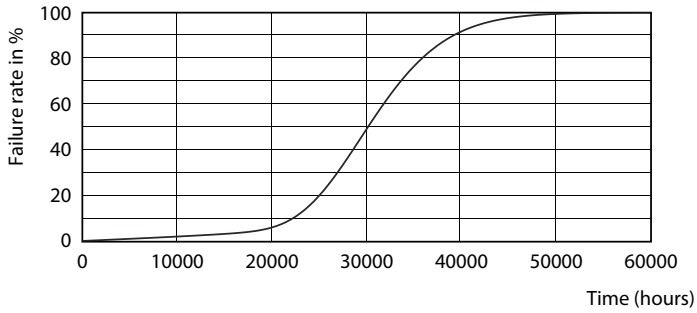

Photometric data

ESSENTIAL LEDtube 8W G5 865 APR

ESSENTIAL LEDtube 8W G5 865 APR

ESSENTIAL LEDtube 8W G5 840 APR

Essential LEDtube

Lifetime

ESSENTIAL LEDtube 8-16W G5 830-865 APR

ESSENTIAL LEDtube 8-16W G5 830-865 APR