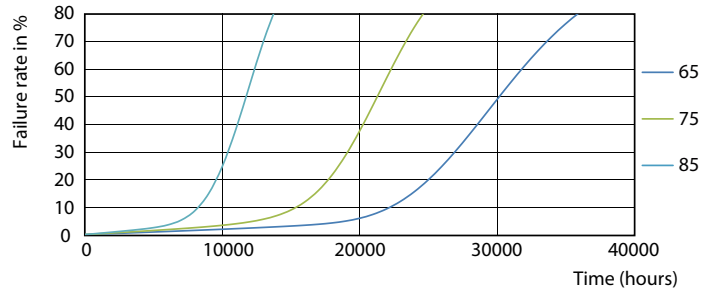

Product data

General Information	
Cap base	G5 [G5]
EU RoHS compliant	Yes
Nominal lifetime (nom.)	30000 h
Switching cycle	50000X
Light Technical	
Colour code	865 [CCT of 6,500 K]
Luminous flux (nom.)	1050 lm
Correlated Colour Temperature (Nom)	6500 K
Colour consistency	<6
Color rendering index (nom.)	80
LLMF at end of nominal lifetime (nom.)	70 %
Operating and Electrical	
Input frequency	50 to 60 Hz
Power (Rated) (Nom)	8 W
Lamp current (max.)	89 mA
Lamp current (min.)	39 mA
Starting time (nom.)	0.5 s
Warm-up time to 60% light (nom.)	0.5 s
Power factor (nom.)	0.92

Photometric data

ESSENTIAL LEDtube 8W G5 865 APR

ESSENTIAL LEDtube 8W G5 865 APR

ESSENTIAL LEDtube 8W G5 840 APR

Essential LEDtube

Lifetime

ESSENTIAL LEDtube 8-16W G5 830-865 APR

ESSENTIAL LEDtube 8-16W G5 830-865 APR