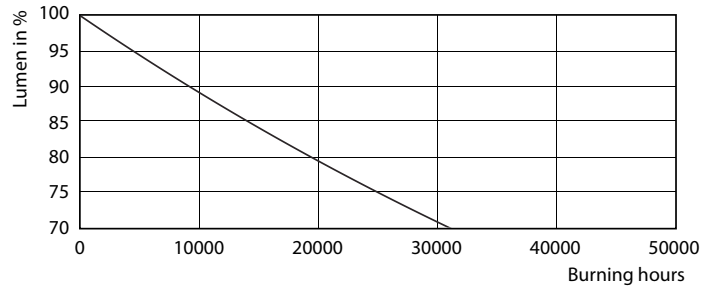

Product data

General Information	
Cap base	G5 [G5]
EU RoHS compliant	Yes
Nominal lifetime (nom.)	30000 h
Switching cycle	50000X
Light Technical	
Colour code	865 [CCT of 6,500 K]
Luminous flux (nom.)	1050 lm
Correlated Colour Temperature (Nom)	6500 K
Colour consistency	<6
Color rendering index (nom.)	80
LLMF at end of nominal lifetime (nom.)	70 %
Operating and Electrical	
Input frequency	50 to 60 Hz
Power (Rated) (Nom)	8 W
Lamp current (max.)	89 mA
Lamp current (min.)	39 mA
Starting time (nom.)	0.5 s
Warm-up time to 60% light (nom.)	0.5 s
Power factor (nom.)	0.92

Photometric data

ESSENTIAL LEDtube 8W G5 865 APR

ESSENTIAL LEDtube 8W G5 865 APR

ESSENTIAL LEDtube 8W G5 840 APR

Essential LEDtube

Lifetime

ESSENTIAL LEDtube 8-16W G5 830-865 APR

ESSENTIAL LEDtube 8-16W G5 830-865 APR