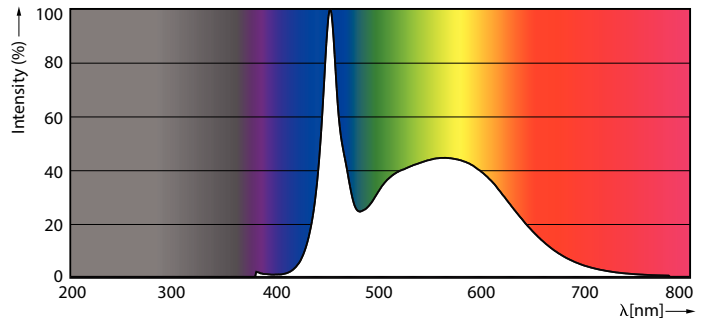

ESSENTIAL LEDtube 8W G5 865 APR