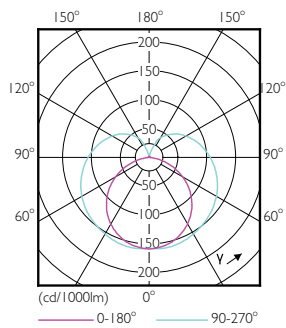

ESSENTIAL LEDtube 8W G5 865 APR

ESSENTIAL LEDtube 8W G5 840 APR