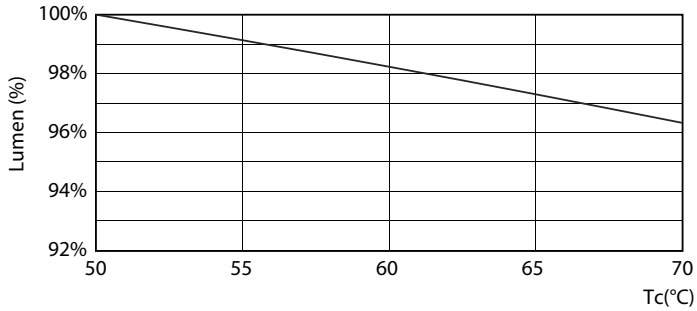

ESSENTIAL LEDtube 8-16W G5 830-865 APR

ESSENTIAL LEDtube 8W G5 830-865 APR