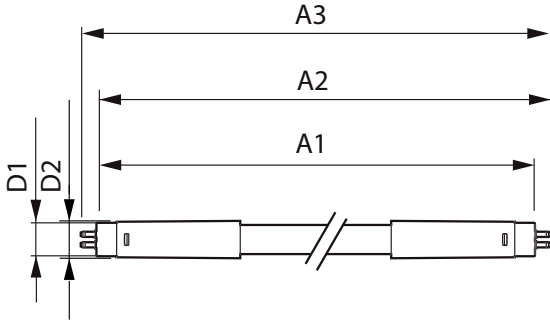

Essential LEDtube

EAN/UPC – product	8718696732007
Order code	929001380808
Numerator – quantity per pack	1
Numerator – packs per outer box	20

Material no. (12NC)	929001380808
Net weight (piece)	0.080 kg

Dimensional drawing

TLED 600mm 100-240V 8-14W 1050lm 6500K

Product	D1	D2	A1	A2	A3
CorePro LEDtube 600mm	15.8 mm	19 mm	549 mm	556.1 mm	563.2 mm
8W865 G5 I APR					

Photometric data