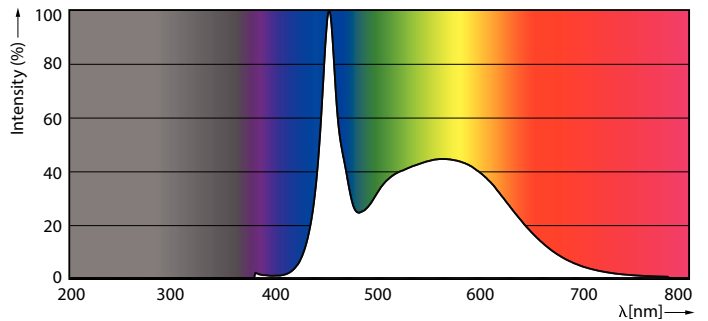

ESSENTIAL LEDtube 8W G5 865 APR