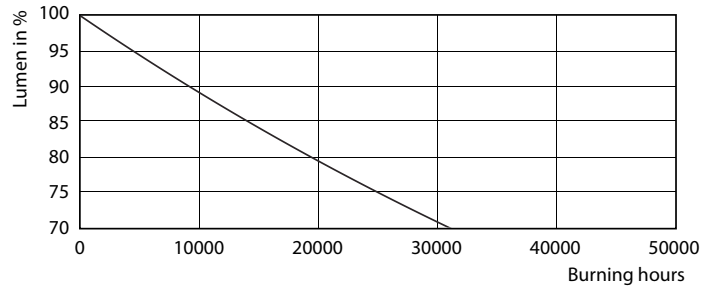

Photometric data

ESSENTIAL LEDtube 8W G5 865 APR

ESSENTIAL LEDtube 8W G5 865 APR

ESSENTIAL LEDtube 8W G5 840 APR

Essential LEDtube

Lifetime

ESSENTIAL LEDtube 8-16W G5 830-865 APR

ESSENTIAL LEDtube 8-16W G5 830-865 APR