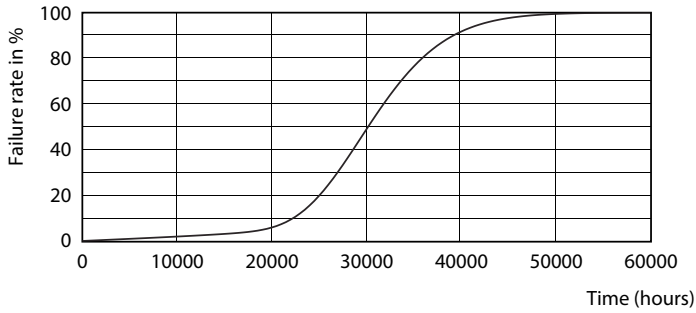

Photometric data

ESSENTIAL LEDtube 8W G5 865 APR

ESSENTIAL LEDtube 8W G5 865 APR

ESSENTIAL LEDtube 8W G5 840 APR

Essential LEDtube

Lifetime

ESSENTIAL LEDtube 8-16W G5 830-865 APR

ESSENTIAL LEDtube 8-16W G5 830-865 APR