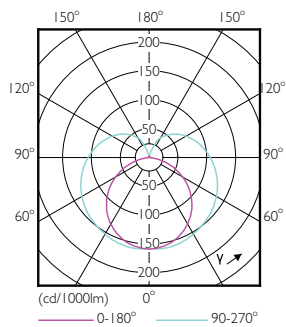

ESSENTIAL LEDtube 8W G5 865 APR

ESSENTIAL LEDtube 8W G5 840 APR