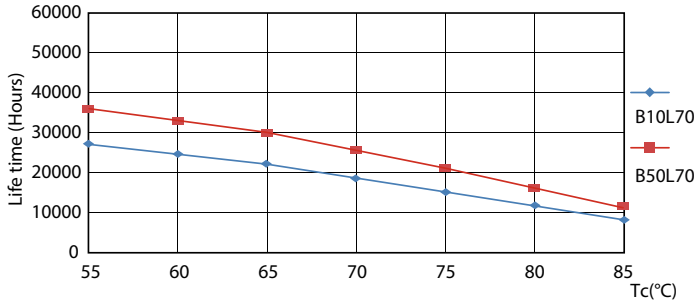

Product data

General Information	
Cap base	G5 [G5]
Main application	Industrial
Nominal lifetime (nom.)	30000 h
Switching cycle	50000X
Light Technical	
Colour Code	865 [CCT of 6,500 K]
Lamp Luminous Flux 25°C EL (Nom)	1050 lm
Lamp Luminous Flux (Nom)	1050 lm
Colour Temperature, horizontal (Nom)	6500 K
Colour consistency	<6
Colour Rendering Index,horiz (Nom)	80
LLMF at end of nominal lifetime (nom.)	70 %
Operating and Electrical	
Input frequency	50 to 60 Hz
Power (Rated) (Nom)	8 W
Lamp current (max.)	89 mA
Lamp current (min.)	39 mA
Starting time (nom.)	0.5 s
Warm-up time to 60% light (nom.)	0.5 s
Power factor (nom.)	0.92

Photometric data

ESSENTIAL LEDtube 8W G5 865 APR

ESSENTIAL LEDtube 8W G5 865 APR

ESSENTIAL LEDtube 8W G5 840 APR

Essential LEDtube

Lifetime

ESSENTIAL LEDtube 8-16W G5 830-865 APR

ESSENTIAL LEDtube 8-16W G5 830-865 APR