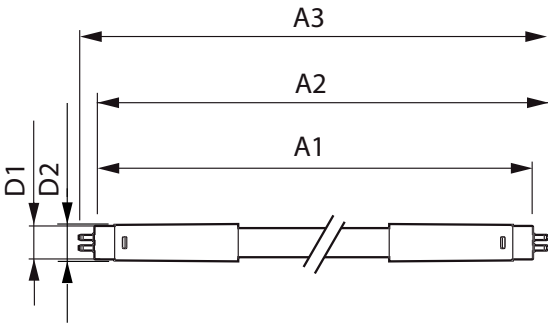

Essential LEDtube

Product Data

Full product code	871869673200700
Order product name	CorePro LEDtube 600mm 8W865 G5 I APR
EAN/UPC – product	8718696732007
Order code	73200700
Numerator – quantity per pack	1

Numerator – packs per outer box	20
Material no. (12NC)	929001380808
Net weight (piece)	0.080 kg

Dimensional drawing

TLED 600mm 100-240V 8-14W 1050lm 6500K

Product	D1	D2	A1	A2	A3
CorePro LEDtube 600mm 8W865 G5 I APR	15.8 mm	19 mm	549 mm	556.1 mm	563.2 mm