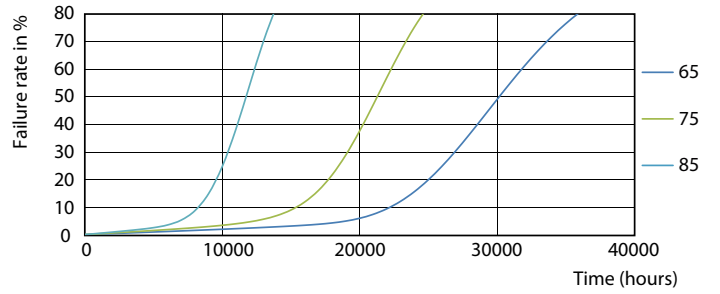

Photometric data

ESSENTIAL LEDtube 8W G5 865 APR

ESSENTIAL LEDtube 8W G5 865 APR

ESSENTIAL LEDtube 8W G5 840 APR

Essential LEDtube

Lifetime

ESSENTIAL LEDtube 8-16W G5 830-865 APR

ESSENTIAL LEDtube 8-16W G5 830-865 APR