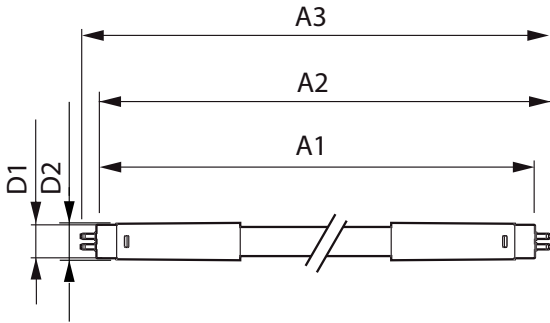

Product data

General Information	
Cap base	G5 [G5]
Nominal lifetime (nom.)	30000 h
Switching cycle	50000X
Light Technical	
Colour code	830 [CCT of 3,000 K]
Luminous flux (nom.)	2000 lm
Correlated colour temperature (nom.)	3000 K
Colour consistency	<6
Color rendering index (nom.)	80
LLMF at end of nominal lifetime (nom.)	70 %
Operating and Electrical	
Input frequency	50 to 60 Hz
Power (Rated) (Nom)	16 W
Lamp current (max.)	177 mA
Lamp current (min.)	77 mA
Starting time (nom.)	0.5 s
Warm-up time to 60% light (nom.)	0.5 s
Power factor (nom.)	0.92
Voltage (Nom)	100-240 V

Temperature	
T ambient (max.)	45 °C
T ambient (min.)	-20 °C
T storage (max.)	65 °C
T storage (min.)	-40 °C
T-Case maximum (nom.)	70 °C
Controls and Dimming	
Dimmable	No
Mechanical and Housing	
Product length	1200 mm
Approval and Application	
Energy efficiency label (EEL)	A++
Energy-saving product	Yes
Approval marks	CE marking RoHS compliance KEMA Keur certificate
Energy Consumption kWh/1000 h	16 kWh
Product Data	
Full product code	871869673202100
Order product name	CorePro LEDtube 1200mm 16W830 G5 I APR

Essential LEDtube

EAN/UPC – product	8718696732021
Order code	73202100
Numerator – quantity per pack	1
Numerator – packs per outer box	20

Material no. (12NC)	929001380908
Net weight (piece)	0.162 kg

Dimensional drawing