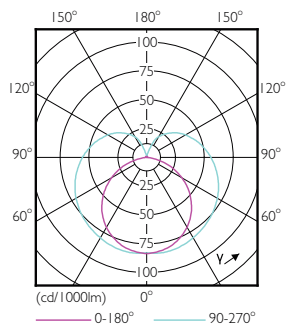

Product data

General Information	
Cap base	G5 [G5]
Nominal lifetime (nom.)	30000 h
Switching cycle	50000X
Light Technical	
Colour code	830 [CCT of 3,000 K]
Luminous flux (nom.)	2000 lm
Correlated colour temperature (nom.)	3000 K
Colour consistency	<6
Color rendering index (nom.)	80
LLMF at end of nominal lifetime (nom.)	70 %
Operating and Electrical	
Input frequency	50 to 60 Hz
Power (Rated) (Nom)	16 W
Lamp current (max.)	177 mA
Lamp current (min.)	77 mA
Starting time (nom.)	0.5 s
Warm-up time to 60% light (nom.)	0.5 s
Power factor (nom.)	0.92
Voltage (Nom)	100-240 V

TLED 1200mm 100-240V 16-28W 3000K

Product	D1	D2	A1	A2	A3
CorePro LEDtube 1200mm 16W830 G5 I APR	15.8 mm	19 mm	1149 mm	1156.1 mm	1163.2 mm

Photometric data

ESSENTIAL LEDtube 16W G5 830 APR

ESSENTIAL LEDtube 16W G5 830 APR