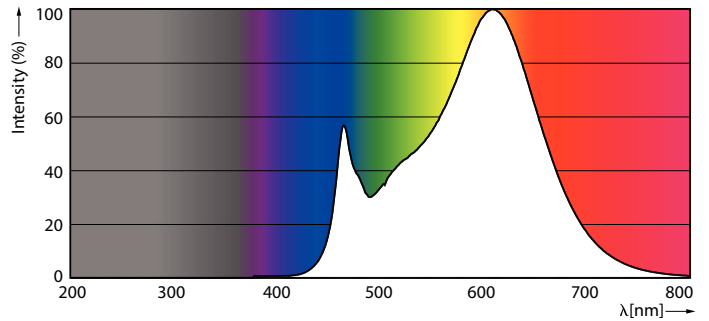

ESSENTIAL LEDtube 16W G5 830 APR