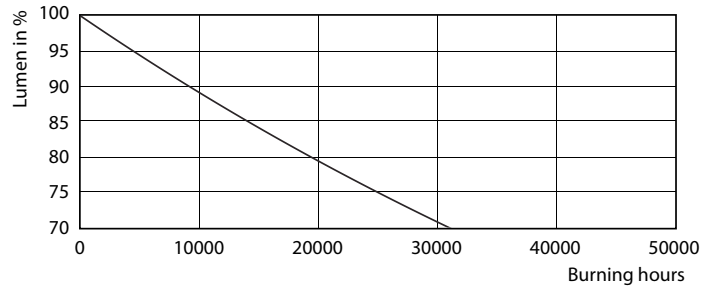

ESSENTIAL LEDtube 8-16W G5 830-865 APR

ESSENTIAL LEDtube 8-16W G5 830-865 APR