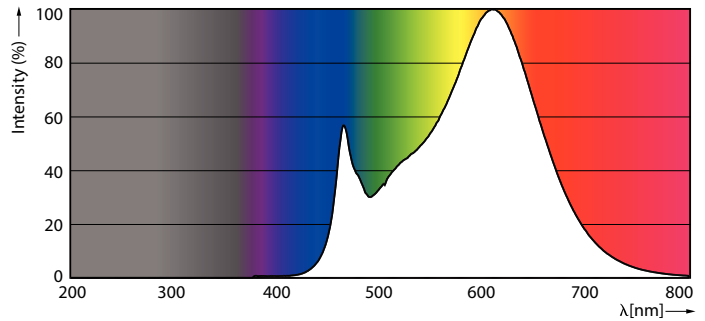

ESSENTIAL LEDtube 16W G5 830 APR