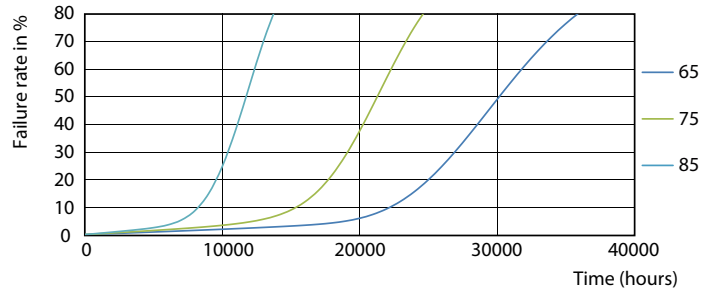

Essential LEDtube

Lifetime

ESSENTIAL LEDtube 8-16W G5 830-865 APR