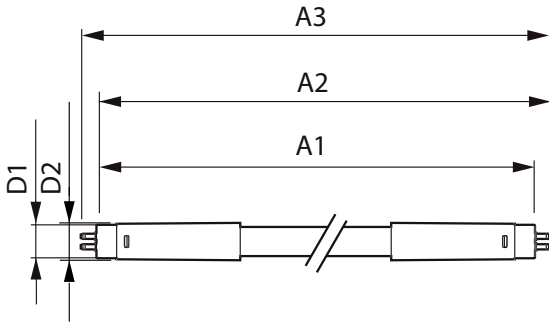

### Product data

General Information	
Cap base	G5 [ G5]
Nominal lifetime (nom.)	30000 h
Switching cycle	50000X
Light Technical	
Colour Code	830 [ CCT of 3,000 K]
Lamp Luminous Flux 25°C EL (Nom)	2000 lm
Colour Temperature, horizontal (Nom)	3000 K
Colour consistency	<6
Colour Rendering Index,horiz (Nom)	80
LLMF at end of nominal lifetime (nom.)	70 %
Operating and Electrical	
Input frequency	50 to 60 Hz
Power (Rated) (Nom)	16 W
Lamp current (max.)	177 mA
Lamp current (min.)	77 mA
Starting time (nom.)	0.5 s
Warm-up time to 60% light (nom.)	0.5 s
Power factor (nom.)	0.92
Voltage (Nom)	100-240 V

Temperature	
T ambient (max.)	45 °C
T ambient (min.)	-20 °C
T storage (max.)	65 °C
T storage (min.)	-40 °C
T-Case maximum (nom.)	70 °C
Controls and Dimming	
Dimmable	No
Mechanical and Housing	
Product length	1200 mm
Approval and Application	
Energy efficiency label (EEL)	A++
Energy-saving product	Yes
Approval marks	CE marking RoHS compliance KEMA Keur certificate
Energy Consumption kWh/1000 h	16 kWh
Product Data	
Full product code	871869673202100
Order product name	CorePro LEDtube 1200mm 16W830 G5 I APR

# Essential LEDtube

EAN/UPC – product	8718696732021
Order code	929001380908
Numerator – quantity per pack	1
Numerator – packs per outer box	20

Material no. (12NC)	929001380908
Net weight (piece)	0.162 kg

## Dimensional drawing

TLED 1200mm 100-240V 16-28W 3000K

Product	D1	D2	A1	A2	A3
CorePro LEDtube 1200mm 16W830 G5 I APR	15.8 mm	19 mm	1149 mm	1156.1 mm	1163.2 mm