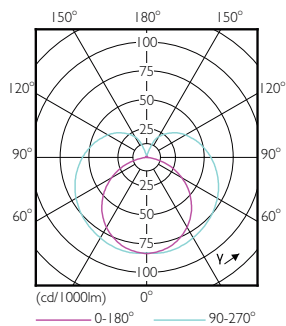

ESSENTIAL LEDtube 16W G5 830 APR

ESSENTIAL LEDtube 16W G5 830 APR