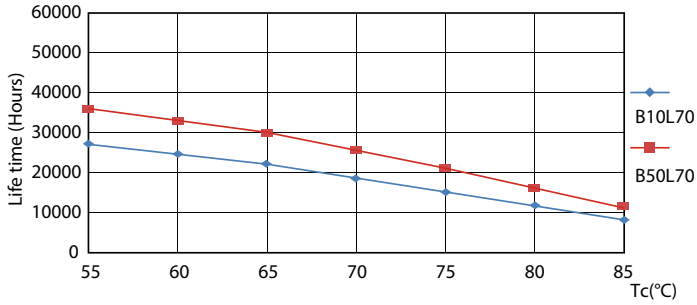

Essential LEDtube

Lifetime

ESSENTIAL LEDtube 8-16W G5 830-865 APR