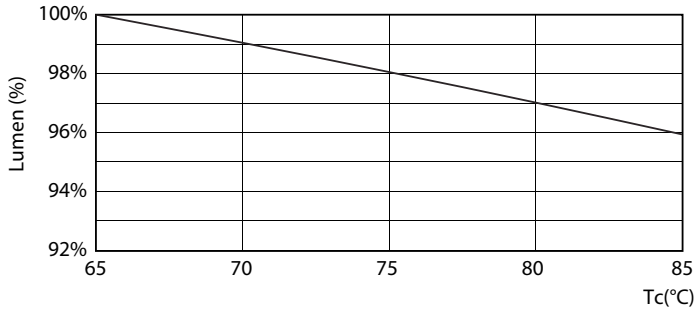

ESSENTIAL LEDtube 8-16W G5 830-865 APR

ESSENTIAL LEDtube 16W G5 830-865 APR