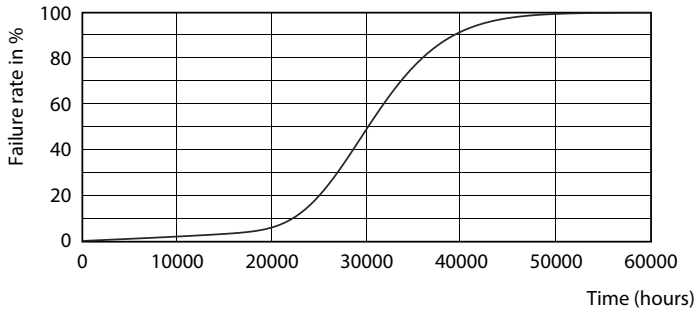

ESSENTIAL LEDtube 8-16W G5 830-865 APR

ESSENTIAL LEDtube 8-16W G5 830-865 APR